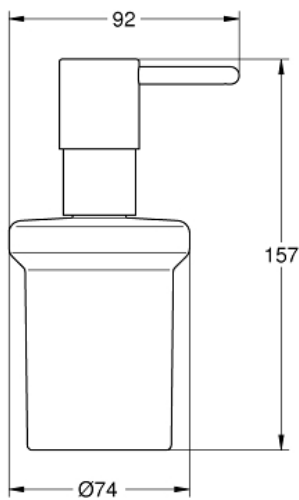

ESSENTIALS  
Soap Dispenser  
MODEL # 40394001

Pure Freude  
an Wasser

GROHE

**Product Description:**  
**ESSENTIALS**  
**Soap Dispenser**

**Standard Specification:**

- Material: Glass/Metal
- Fits in the following holders:
- Essentials (40 369)
- Essentials Cube (40 508)
- Bau Cosmopolitan (40 585)
- Essentials Authentic (40 652)
- **GROHE StarLight** chrome finish