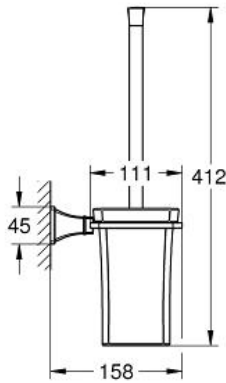

GRANDERA
Toilet Brush Set
MODEL # 40632EN0

Pure Freude
an Wasser

GROHE

Product Description:
GRANDERA
Toilet Brush Set

Standard Specification:

- Ceramic material
- GROHE StarLight finish

Applicable Codes & Standards: