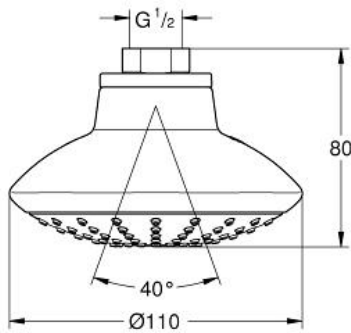

EUPHORIA 110 MONO Shower Head 1 Spray

MODEL # 27810001

Pure Freude
an Wasser

Product Description:
EUPHORIA 110 MONO
Shower Head 1 Spray

Standard Specification:

- 1/2" Connection thread
- GROHE EcoJoy 2.0 gpm flow limiter
- GROHE DreamSpray perfect flow
- GROHE StarLight chrome finish
- SpeedClean anti-lime system
- Min. recommended pressure: 15 psi (1.0 bar)

Applicable Codes & Standards:

- ASME A112.18.1/CSA B125.1
- EPA WaterSense®

Color:

- 27810001 StarLight Chrome