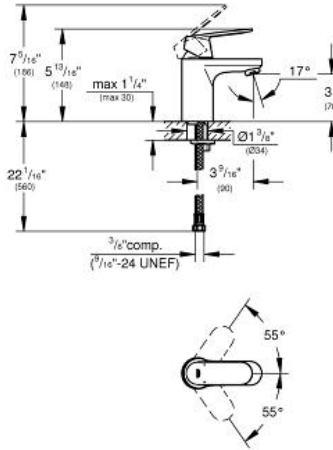

# EUROSMART COSMOPOLITAN Single-Handle Bathroom Faucet S- Size

MODEL # 3287700A

Pure Freude  
an Wasser

**GROHE**

**Product Description:**  
**EUROSMART COSMOPOLITAN**  
Single-Handle Bathroom Faucet S-Size

**Standard Specification:**

- Single hole installation
- **GROHE SilkMove** 1.4" (35 mm) ceramic cartridge
- **GROHE StarLight** chrome finish
- Adjustable flow rate limiter
- Flow control
- Stainless steel flex lines
- **GROHE QuickFix** installation system with centering support
- Max flow rate: 1.2 gpm (4.56 L/min)