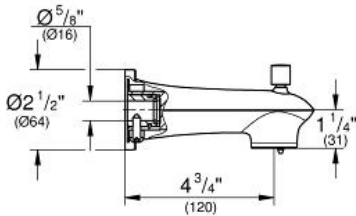

EUROSTYLE
Diverter Tub Spout
MODEL # 13379003

Pure Freude
an Wasser

GROHE

Product Description:
EUROSTYLE
Diverter Tub Spout

Standard Specification:

- SlipFit installation
- GROHE StarLight chrome finish

Applicable Codes & Standards: