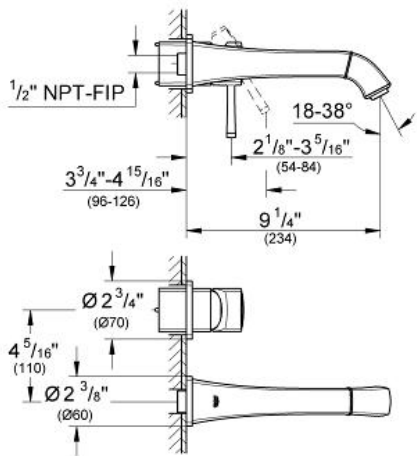

GRANDERA Two-Hole Basin Mixer M-Size

MODEL # 19931

Pure Freude an Wasser

GROHE

GROHE America, Inc | 200 North Gary Avenue, Suite G, Roselle, IL 60172
Phone: +1 (800) 444-7643 | Fax: +1 (800) 225-2778 | us-customerservice@grohe.com

Product Description: Two-Hole Basin Mixer M-Size

Standard Specification:

- Wall mount
- GROHE StarLight® finish
- GROHE EcoJoy® technology for less water and perfect flow
- GROHE AquaGuide® adjustable mousseur 1.2 gpm
- 9 1/4" spout reach
- Max flow rate: 1.2 gpm (4.56 L/min)