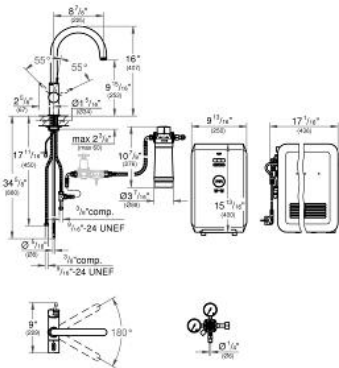

GROHE BLUE CHILLED & SPARKLING
Kitchen Faucet Starter Kit
MODEL # 31251DC1

Pure Freude
an Wasser

GROHE

Product Description:

**GROHE BLUE CHILLED & SPARKLING
Kitchen Faucet Starter Kit**

Standard Specification:

- GROHE Blue single-lever faucet with filter function
- Single hole installation
- Separate handle for 3 settings of filtered and chilled drinking water: still, medium, full sparkling
- Still, medium, sparkling
- 1/2" cartridge
- GROHE StarLight finish
- GROHE SilkMove 1.4" (35 mm) ceramic cartridge
- Adjustable flow rate limiter
- Swivel Spout
- Separate internal water ways for filtered and non-filtered water
- Stainless steel flex lines
- GROHE Blue Cube
- 270 Watt cooling unit, 115 V, 60 Hz
- Type of protection IP 21
- CE approved and meets the requirements of IAPMO IGC 349-2017
- Requires ventilation holes in the bottom of the kitchen cabinet
- GROHE Blue 600 l filter, filter head with flexible adjustment
- Max Flow Rate: 1.75 gpm (6.6 L/min)
- Only food and beverage grade or medical grade CO2 can be used with the Blue C&S systems
- Grohe Blue Chilled & Sparkling cannot be used with softened water. Any water hardness measurement below 2.0 grains per gallon (35PPM) prevents carbonation.

Color:

- 31251DC1 SuperSteel InfinityFinish