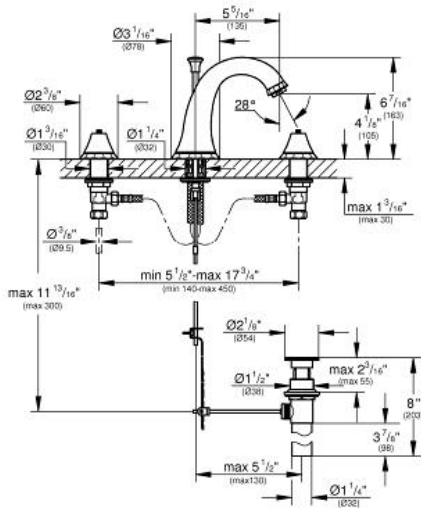

KENSINGTON  
8" Widespread Two-Handle  
Bathroom Faucet  
MODEL # 2012400A

Pure Freude  
an Wasser

**Product Description:**  
KENSINGTON  
8" Widespread Two-Handle Bathroom Faucet

- Standard Specification:**
- Handles sold separately
  - Flow control
  - Side valves
  - 1/2" (13mm) ceramic cartridge (90° turn)
  - 1 1/4" pop-up waste set
  - **GROHE StarLight** chrome finish
  - Max flow rate: 1.2 gpm (4.56 L/min)

- Applicable Codes & Standards:**
- Energy Policy Act of 1992
  - NSF 61
  - ASME A112.18.1/CSA B125.1
  - US Federal and State material regulations
  - EPA WaterSense®

**Color:**  
□ 2012400A StarLight Chrome