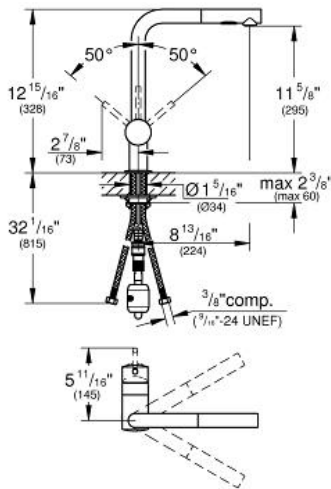

MINTA
Single-Handle Kitchen Faucet
MODEL # 30300DC0

Pure Freude
an Wasser

GROHE

ADA

Product Description:
MINTA
Single-Handle Kitchen Faucet

Standard Specification:

- L-spout
- Single hole installation
- **GROHE StarLight** finish
- **GROHE SilkMove** ceramic cartridge
- **GROHE EasyDock** guarantees easy retraction and smooth docking back to the starting position
- Flow strainer
- **Pull-out Dual Spray Control** - switches back and forth between regular flow and spray
- Diverter: laminar spray/SpeedClean shower jet
- Automatic return to laminar spray
- Adjustable flow rate limiter
- Swivel Spout
- Swivel area 360°
- Integrated non-return valve
- Stainless steel flex lines
- Quick installation system
- Min. recommended pressure: 15 psi (1.0 bar)
- 1.75 gpm
- CALGreen compliant
- 12 15/16" Faucet height
- 11 5/8" Aerator height
- 8 13/16" Faucet reach