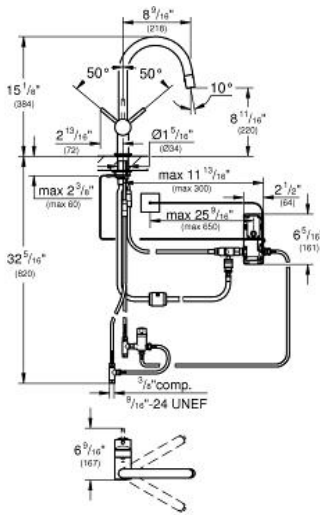

MINTA TOUCH Touch Single-Handle Kitchen Faucet

MODEL # 31359DC1

Pure Freude
an Wasser

GROHE

Product Description:

MINTA TOUCH

Touch Single-Handle Kitchen Faucet

Standard Specification:

- C-spout
- **Touch: activation of water via skin contact**
- 6 V lithium-battery supply (type CR-P2)
- **CE approved**
- Solenoid valve
- Fixed value mixing valve
- Automatic safety stop after 60 sec. (factory set)
- **GROHE SilkMove** ceramic cartridge
- Flow strainer
- Pull-out mousseur spray
- Locking Push Button Control - to switch from regular flow to spray
- Automatic return to aerator
- Adjustable flow rate limiter
- Swivel Spout
- Swivel area 360°
- Protected against backflow
- Stainless steel flex lines
- Quick installation system