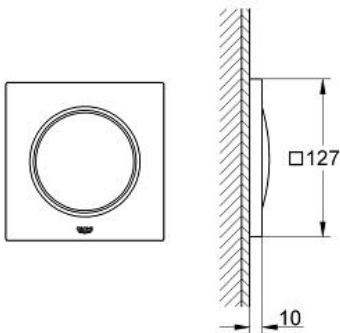

RAINSHOWER F-SERIES

MODEL # 36359000

Pure Freude
an Wasser

GROHE

Product Description: RAINSHOWER F-SERIES

Standard Specification:

- 127 x 127 mm per module
- Full-spectrum LED: soft light with changing rainbow colors
- Individually adjustable: permanent lighting with color selection
- Consisting of:
 - 1 light module with two plug connections
 - 1 light module with one plug connection
- Waterproof & corrosion protected
- Supply voltage: 12 V DC
- **CE approved**
- **GROHE StarLight** chrome finish
- Requires rough-in set (29 072 000), F-digital Deluxe base unit box (26 374 000 or 36 397 000), Bluetooth unit (36 371 000) and various cable connections – all to be ordered separately due to installation situation
- This product contains built-in LED lamps which cannot be changed; energy efficiency class: A+
- For detailed planning and product information please contact your local GROHE Customer Service