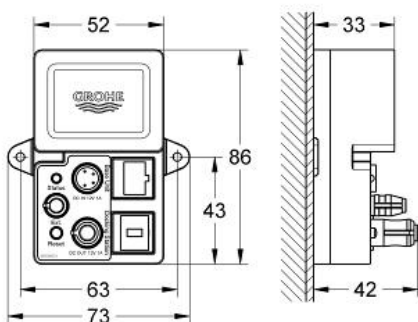

GROHE F-DIGITAL DELUXE

MODEL # 36371000

Pure Freude
an Wasser

GROHE

Product Description:

GROHE F-DIGITAL DELUXE

Standard Specification:

- Integrated electronics for wireless data communication
- Wall mount
- 86 x 73 x 42 mm
- Features:
- Reset switch
- Status indicator (LED)
- Standalone/maximum configuration
- One-to-one connection
- Safety cut-off mechanism (1 user)
- Safety shutdown in case of loss of connection
- Connection cable set for data communication and power supply (5 m each)