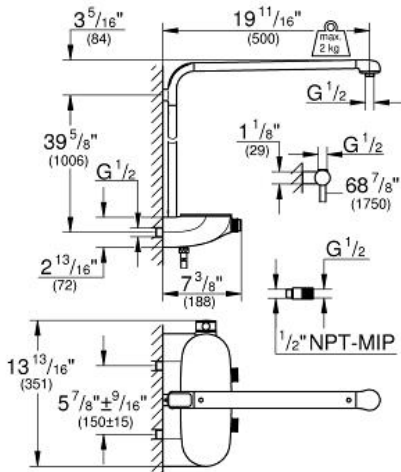

# RAINSHOWER SMARTCONTROL Shower System with Thermostat for Wall Mount

MODEL # 26379000

Pure Freude  
an Wasser

GROHE

## Product Description: RAINSHOWER SMARTCONTROL Shower System with Thermostat for Wall Mount

### Standard Specification:

- Horizontal 500 mm shower arm
- Exposed SmartControl thermostat
- Allows change between:
  - Head shower and hand shower (to be ordered separately)
  - Hand shower wall holder (27 055 000)
  - Rotaflex metal shower hose 69" (1750mm)
- **GROHE StarLight** chrome finish
- **GROHE CoolTouch** No risk of scalding
- **GROHE TurboStat** Compact cartridge with wax thermoelement
- Exposed thermostatic temperature control with SafeStop at 100°F/38°C
- SmartControl push for ON-OFF, turn for volume adjustment from EcoJoy to Full Flow
- GROHE EasyReach shower tray made of safety glass
- Inner WaterGuide for a longer life
- Twistfree to prevent hose from twisting
- \*Shower head weight of up to 4.4 lbs (2 kg) acceptable
- \*\* Recommended: Veris shower head (27 471 000); Power & Soul hand shower (27 673 000)