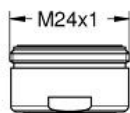

Flow straightener

MODEL # 42406000

Pure Freude
an Wasser

GROHE

Product Description:

Flow straightener

Standard Specification:

- M 24 x 1
- Flow class PCA
- **GROHE StarLight** finish

Color:

- 42406000 StarLight Chrome