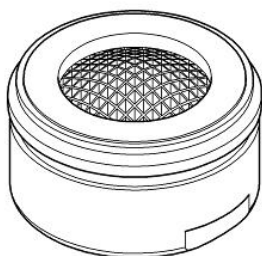

# Flow straightener

MODEL # 42406000

Pure Freude  
an Wasser

**GROHE**

## Product Description:

Flow straightener

## Standard Specification:

- M 24 x 1
- Flow class PCA
- **GROHE StarLight** finish