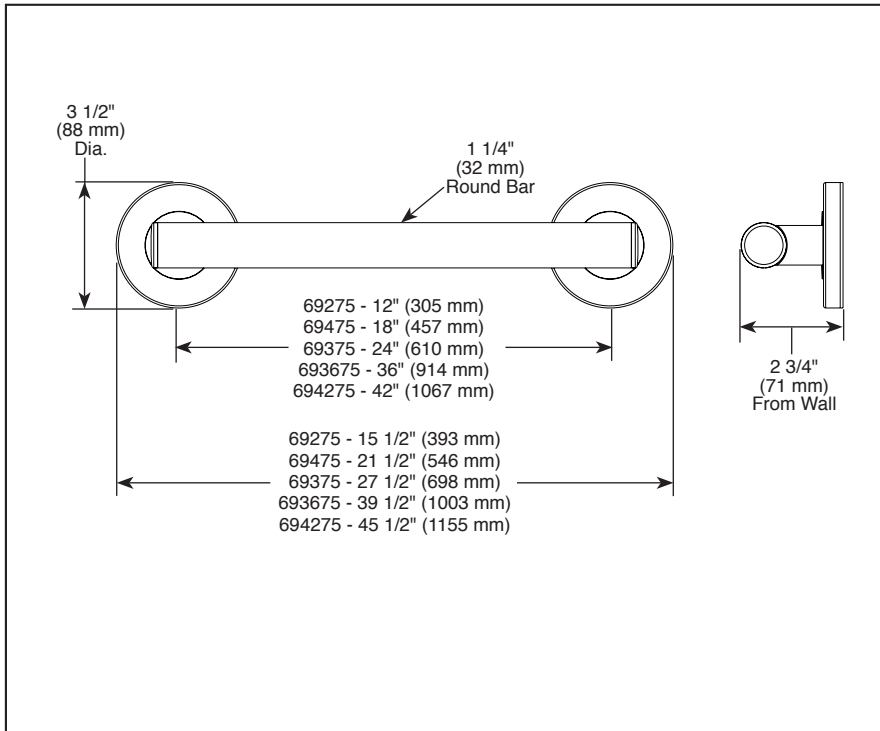

COMPLIES WITH:

- ♿ Indicates compliance to ICC/ANSI A117.1

▲ Designate Proper Finish Suffix