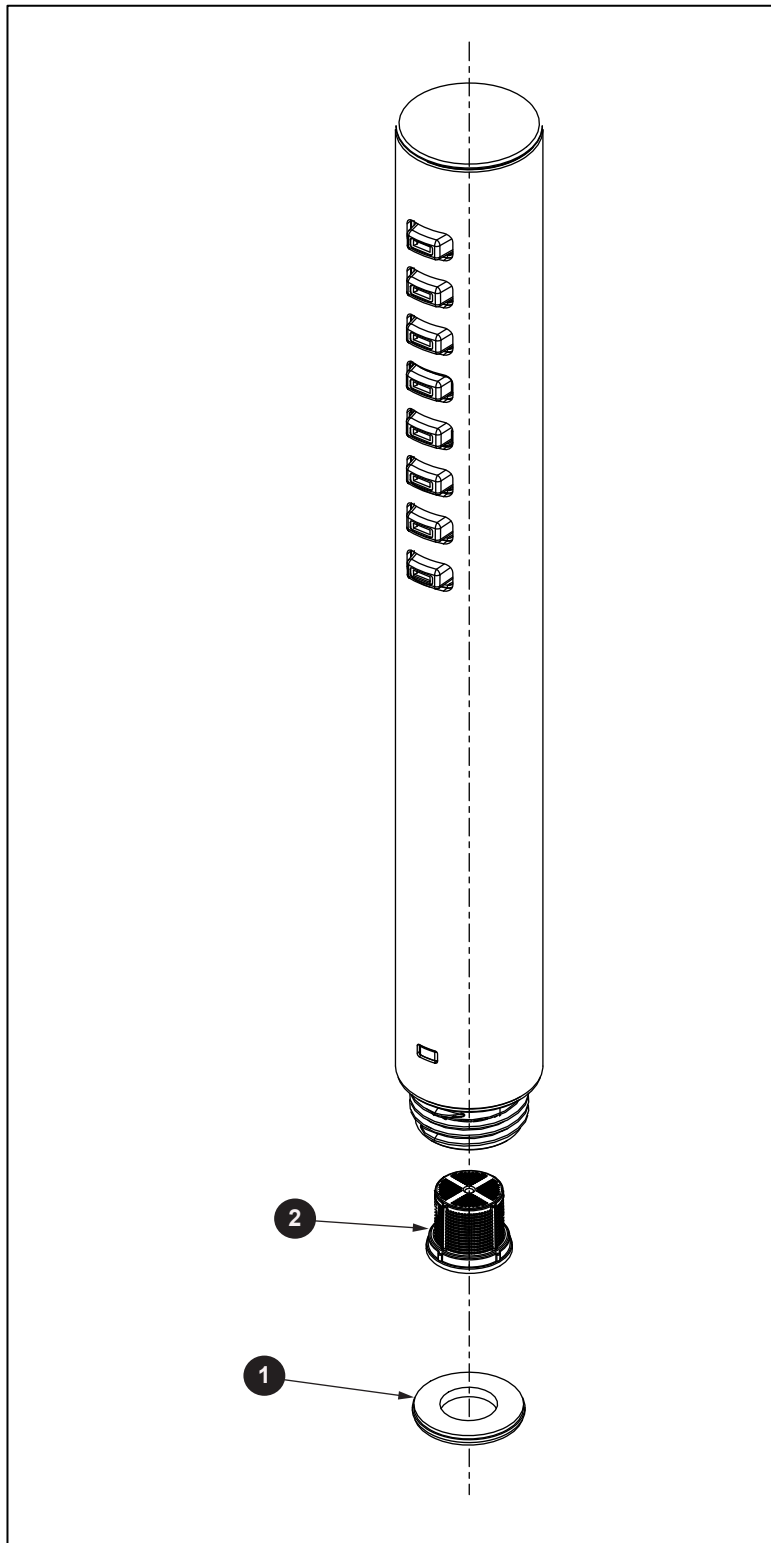

**1-Mode Handshower (Cylindrical)**

Item	Part	Description
1	THP5171	Gasket
2	THP5291	Filter Screen