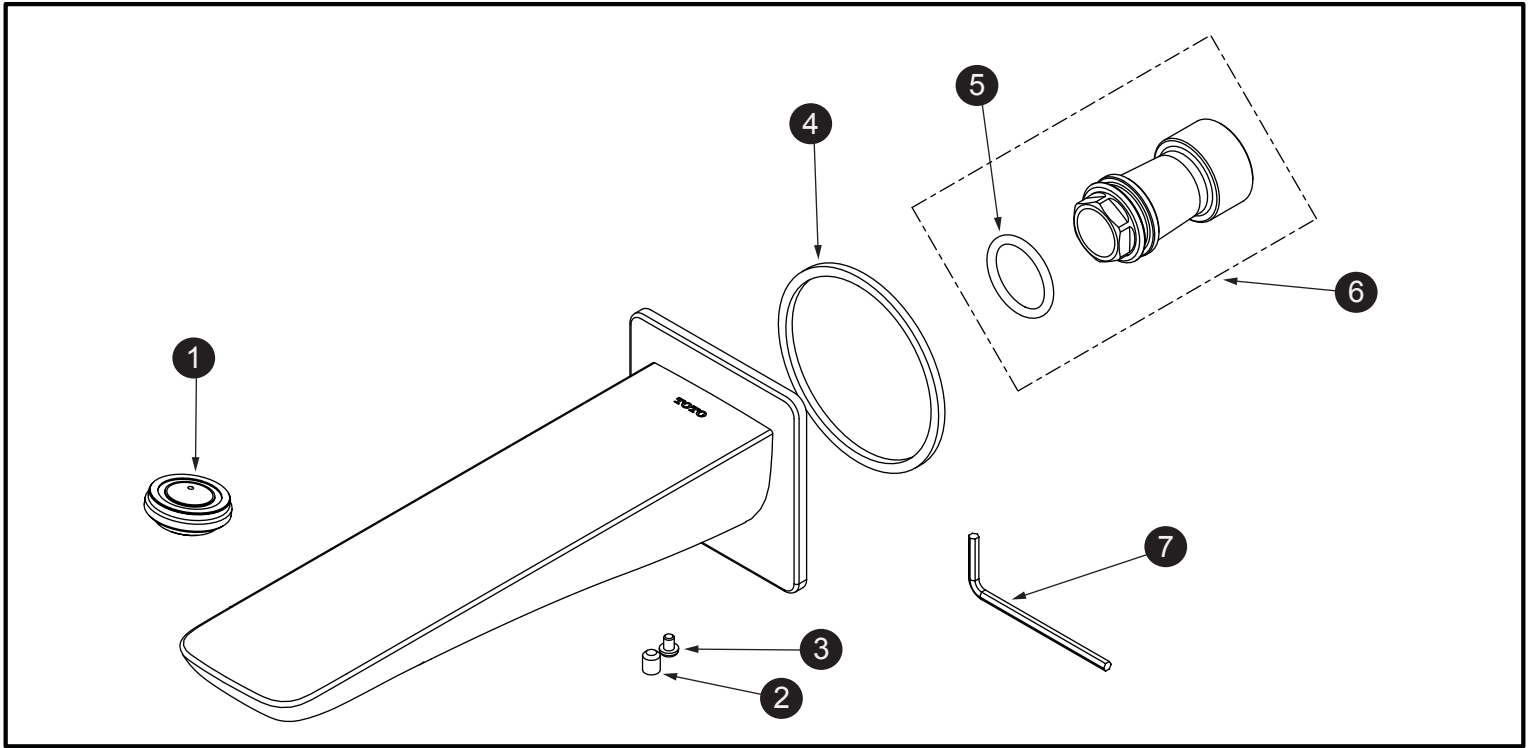

**Modern
Tub Spout (Square)**

Item	Part	Description
1	THP5310	Aerator
2	THP5110	Set Screw
3	THP5311	Anti-dropping screw
4	THP5312	Foam
5	THP5313	O-Ring
6	THP5314	Pipe Adapter
7	THP5315	Hex Wrench