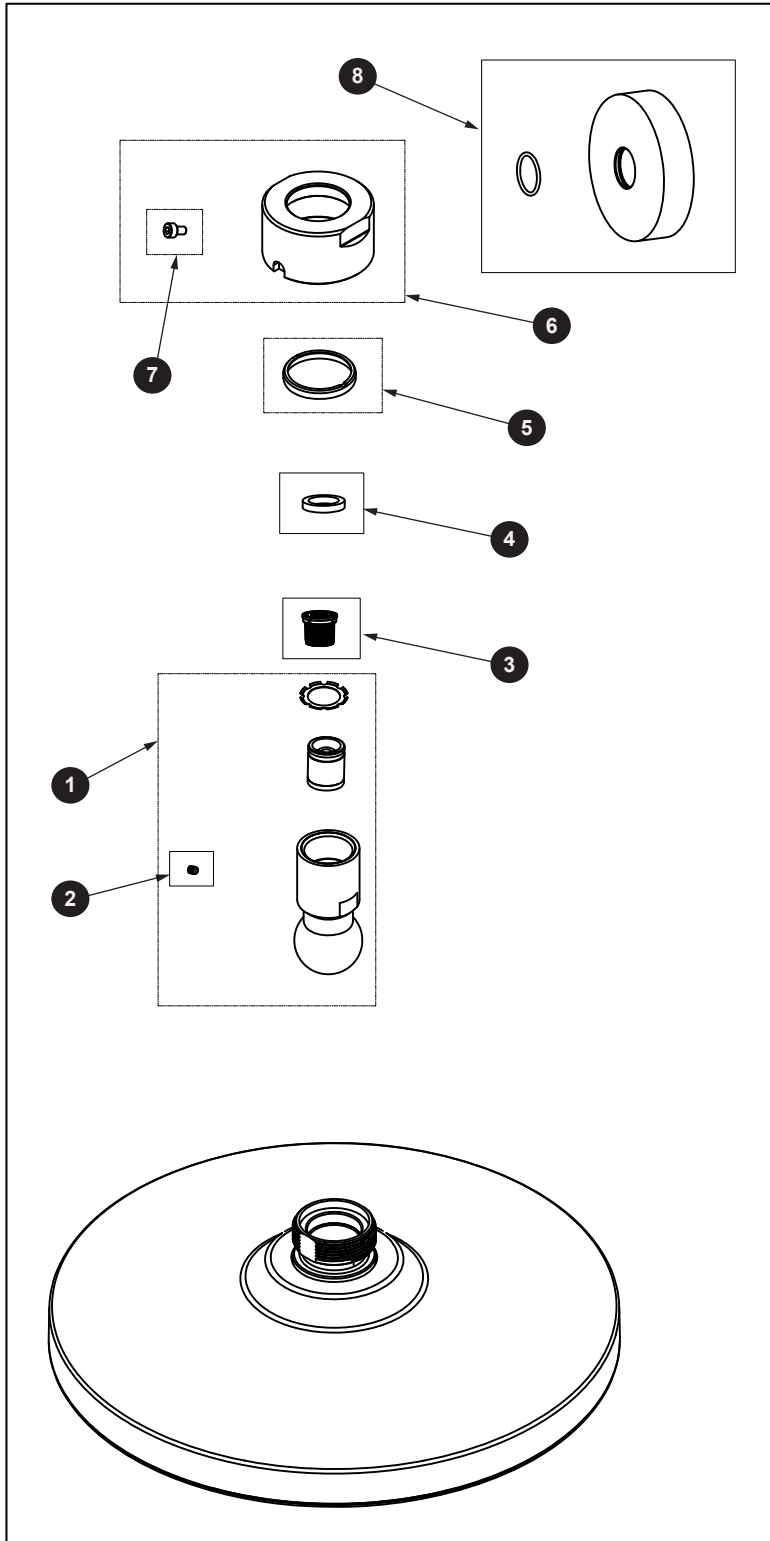

TBW01003U1
 TBW01003U4

1-Mode Showerhead (Round)

Item	Part	Description
1A	THP5289#CP	Ball Joint with 1.75gpm Flow Regulator (TBW01003U4)
1B*	THP5298#\$\$	Ball Joint with 2.5gpm Flow Regulator (TBW01003U1)
2	THP5290	Set Screw
3	THP5291	Filter Screen
4	THP5292	Gasket
5	THP5335	Snap Ring
6*	THP5337#\$\$	Nut
7	THP5336	Hex Screw
8*	THP5293#\$\$	Escutcheon

* Please specify finish when ordering

LEGEND
\$\$ = Denotes Finish
#CP = Polished Chrome
#BN = Brushed Nickel
#PN = Polished Nickel