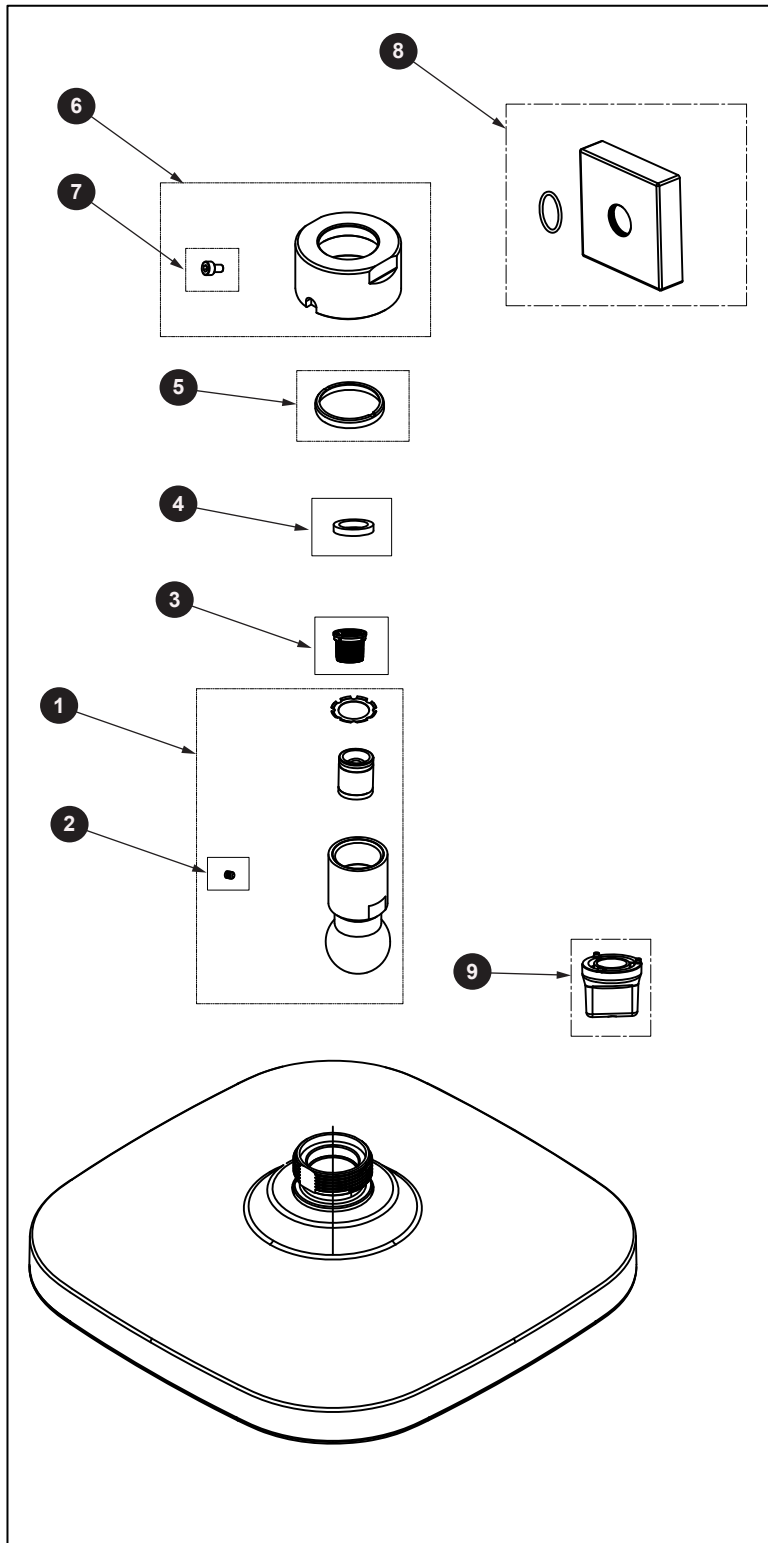

TBW02004U1
 TBW02004U4

2-Mode Showerhead (Square)

Item	Part	Description
1A	THP5289#CP	Ball Joint with 1.75gpm Flow Regulator (TBW02004U4)
1B*	THP5298#\$\$	Ball Joint with 2.5gpm Flow Regulator (TBW02004U1)
2	THP5290	Set Screw
3	THP5291	Filter Screen
4	THP5292	Gasket
5	THP5335	Snap Ring
6*	THP5337#\$\$	Nut
7	THP5336	Hex Screw
8*	THP5294#\$\$	Escutcheon
9	THP5295	Aerator Key

* Please specify finish when ordering

LEGEND
\$\$ = Denotes Finish
#CP = Polished Chrome
#BN = Brushed Nickel
#PN = Polished Nickel