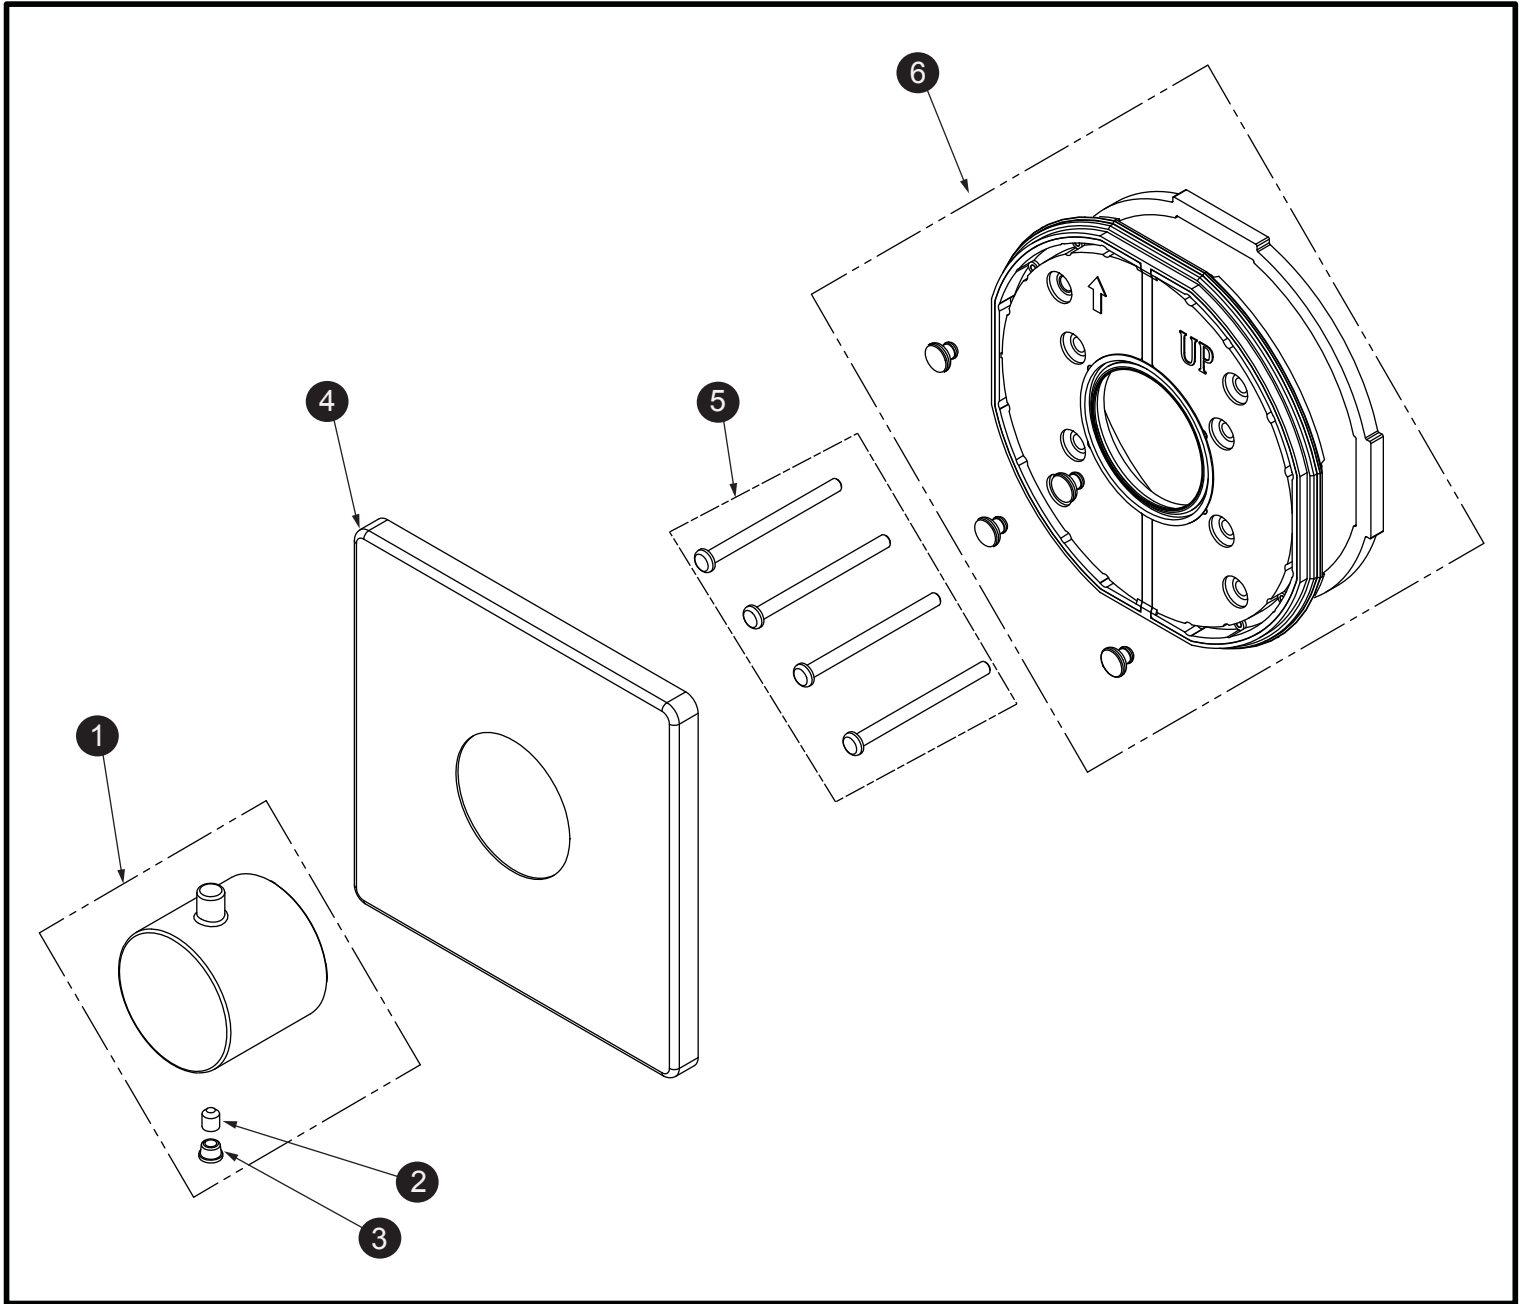

2-Way w/o Shutoff Diverter Trim (Square)

Item	Part	Description
1*	THP5257#\$\$	Handle
2	THP5258	Set Screw
3	THP5316	Plug
4*	THP5265#\$\$	Trim
5	THP5219	Screw (4pcs/pkg)
6	THP5220	Lining Plate

* Please specify finish when ordering

LEGEND
\$\$ = Denotes Finish
#CP = Polished Chrome
#BN = Brushed Nickel
#PN = Polished Nickel