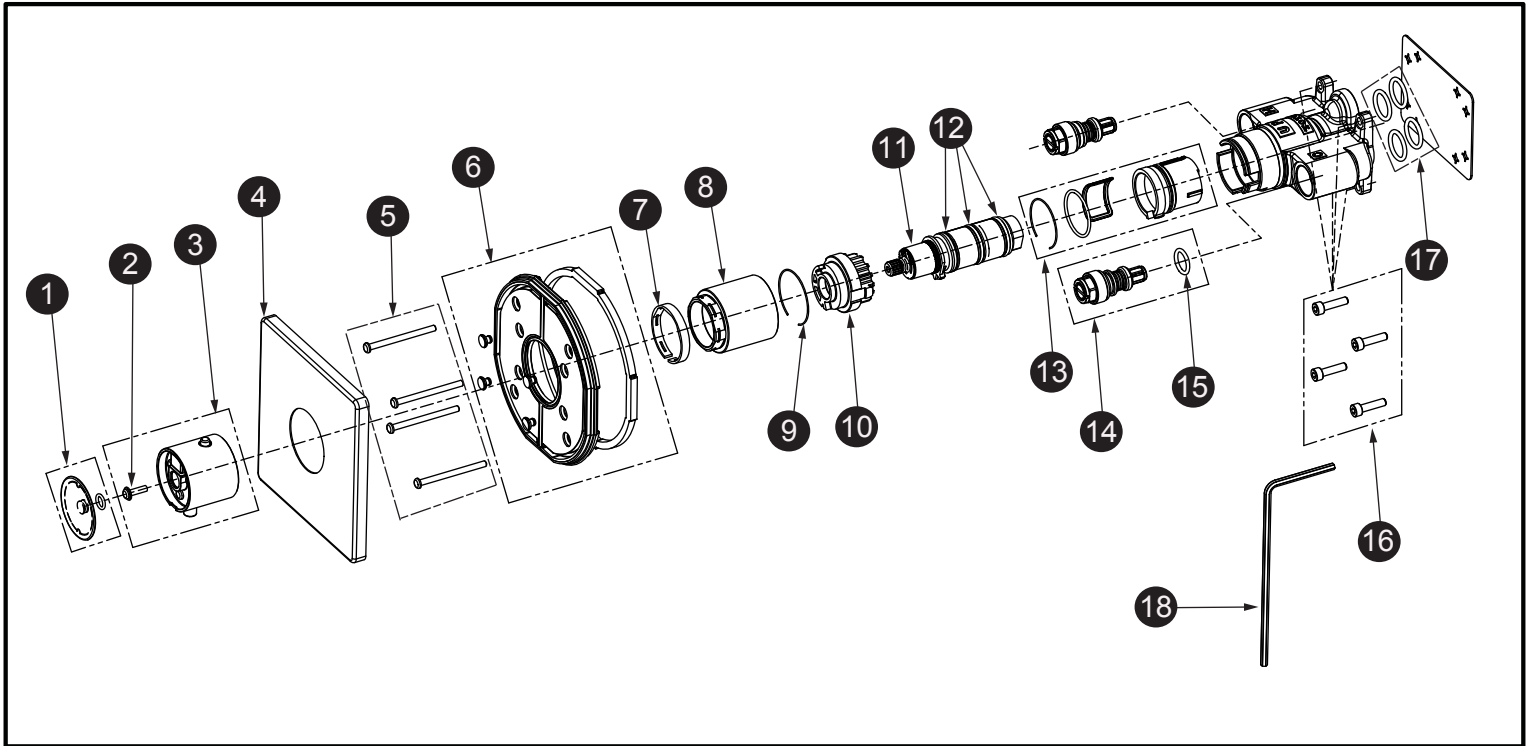

Thermostatic Valve (Square)

Item	Part	Description
1*	THP5215#\$\$	Handle Cap
2	THP5216	Screw
3*	THP5217#\$\$	Handle
4*	THP5244#\$\$	Trim
5	THP5219	Screw (4pcs/pkg)
6	THP5220	Lining Plate
7	THP5221	Snap Ring
8*	THP5222#\$\$	Cartridge Sleeve
9	THP5223	Snap Ring
10	THP5224	Temperature Limiter
11	THP5225	Thermostat Cartridge
12	THP5226	O-Ring (3pcs/pkg)
13	THP5227	Inner Sleeve
14	THP5228	Service Stop
15	THP5229	O-Ring
16	THP5230	Hex Screw (4pcs/pkg)
17	THP5231	O-Ring (4pcs/pkg)
18	THP5232	Hex Wrench

* Please specify finish when ordering

LEGEND
\$\$ = Denotes Finish
#CP = Polished Chrome
#BN = Brushed Nickel
#PN = Polished Nickel