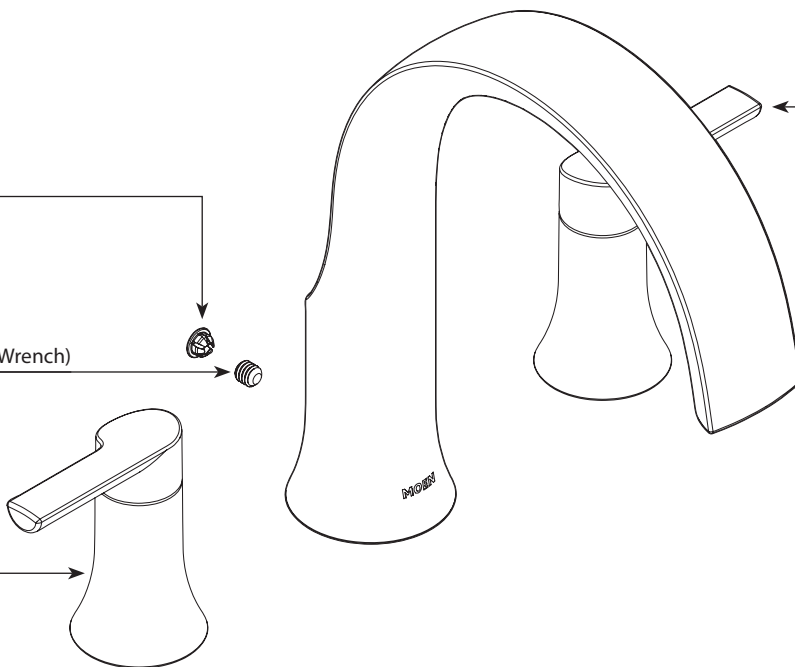

- Order by Part Number
- Trim can be used with 4792, 4793, 4796, 4797, 4798, 4992, 4993, 4996, 4997, 4999 valves.

DOUX™ Two-Handle Roman Tub Faucet Trim		
MODEL	HANDLE	FINISH
TS983	Lever	Chrome
TS983BN	Lever	Brushed Nickel
TS983BL	Lever	Matte Black

Plug Button

- 1512** Chrome
- 1512BN** Brushed Nickel
- 1512WR** Wrought Iron
(used for Matte Black)

Set Screw (requires 3/32" Hex Key Wrench)

99892

Handle Kit (Hot)

- 190846** Chrome
- 190846BN** Brushed Nickel
- 190846BL** Matte Black

Handle Kit (Cold)

- 190847** Chrome
- 190847BN** Brushed Nickel
- 190847BL** Matte Black

Spout Kit

- 190850** Chrome
- 190850BN** Brushed Nickel
- 190850BL** Matte Black

M-pact System