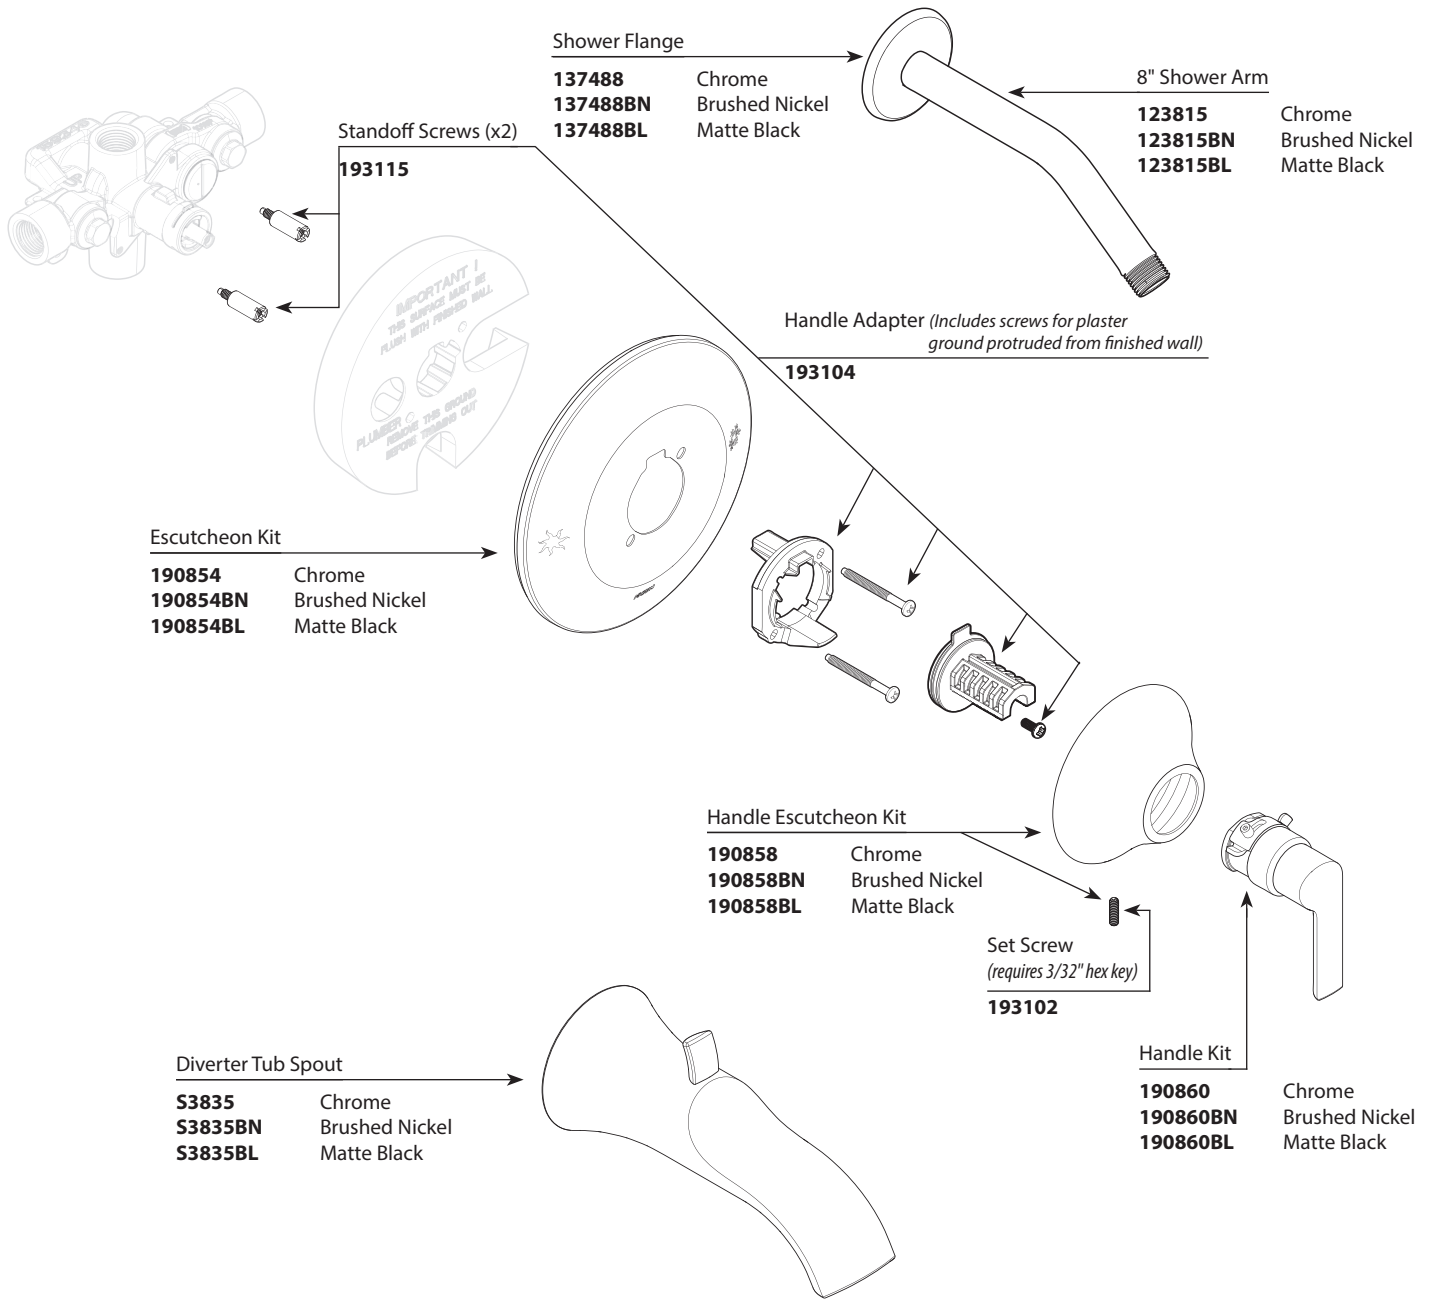

- Order by Part Number
- Trim can be used with 3500 series valve

DOUX™			
Single-Handle Moentrol® Trim			
<u>Valve Trim Only</u>	<u>Shower Trim Only</u>	<u>Tub Shower Trim</u>	<u>Finish</u>
TS3201	TS3202NH	TS3203NH	Chrome
TS3201BN	TS3202NHBN	TS3203NHBN	Brushed Nickel
TS3201BL	TS3202NHBL	TS3203NHBL	Matte Black

NH = No Shower Head

Optional Handle Extension Kit
193112