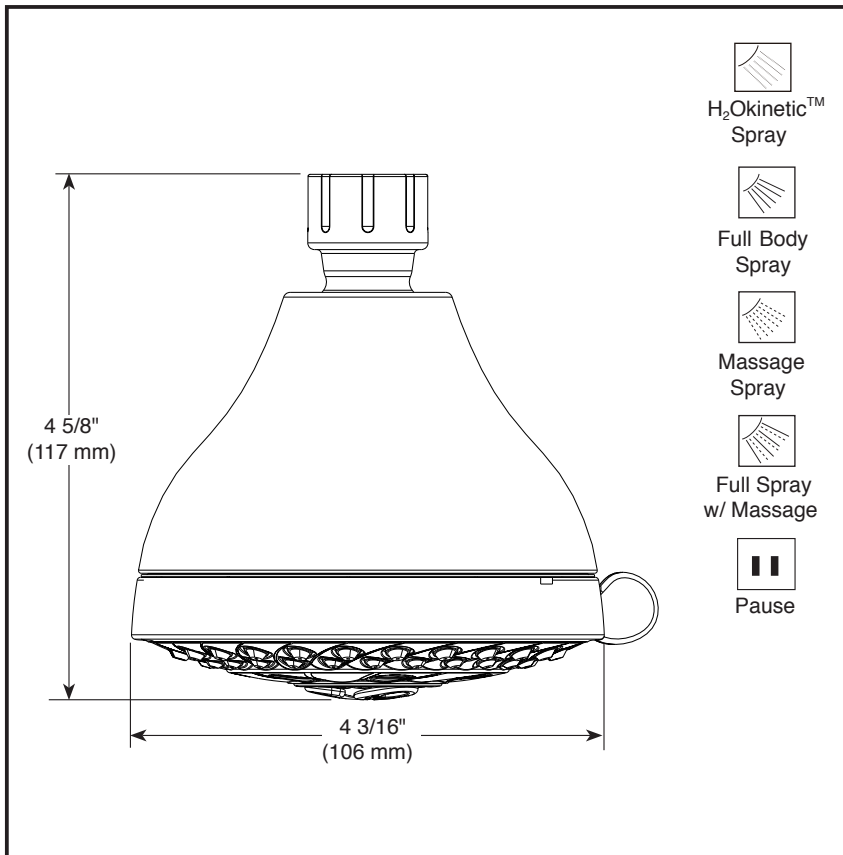

SHOWER HEAD

■ 5-Spray Setting Shower Head

FEATURES:

- Touch-Clean® Nozzles
- H₂Okinetic® Technology

STANDARD SPECIFICATIONS

- Max flow rate 2.0 gpm @ 80 psi, 7.6 L/min @ 550 kPa
- Shower head with five spray settings - pause is a non-positive shut-off
- Standard 1/2" pipe fitting
- Easy-turn spray dial

COMPLIES WITH:

- ASME A112.18.1 / CSA B125.1
- EPA WaterSense®

75561 ▲

Submitted Model No.: _____

Specific Features: _____

▲ Designate proper finish suffix

Delta reserves the right (1) to make changes in specifications and materials, and (2) to change or discontinue models, both without notice or obligation. Dimensions are for reference only. See current full-line price book or www.deltafaucet.com for finish options and product availability.