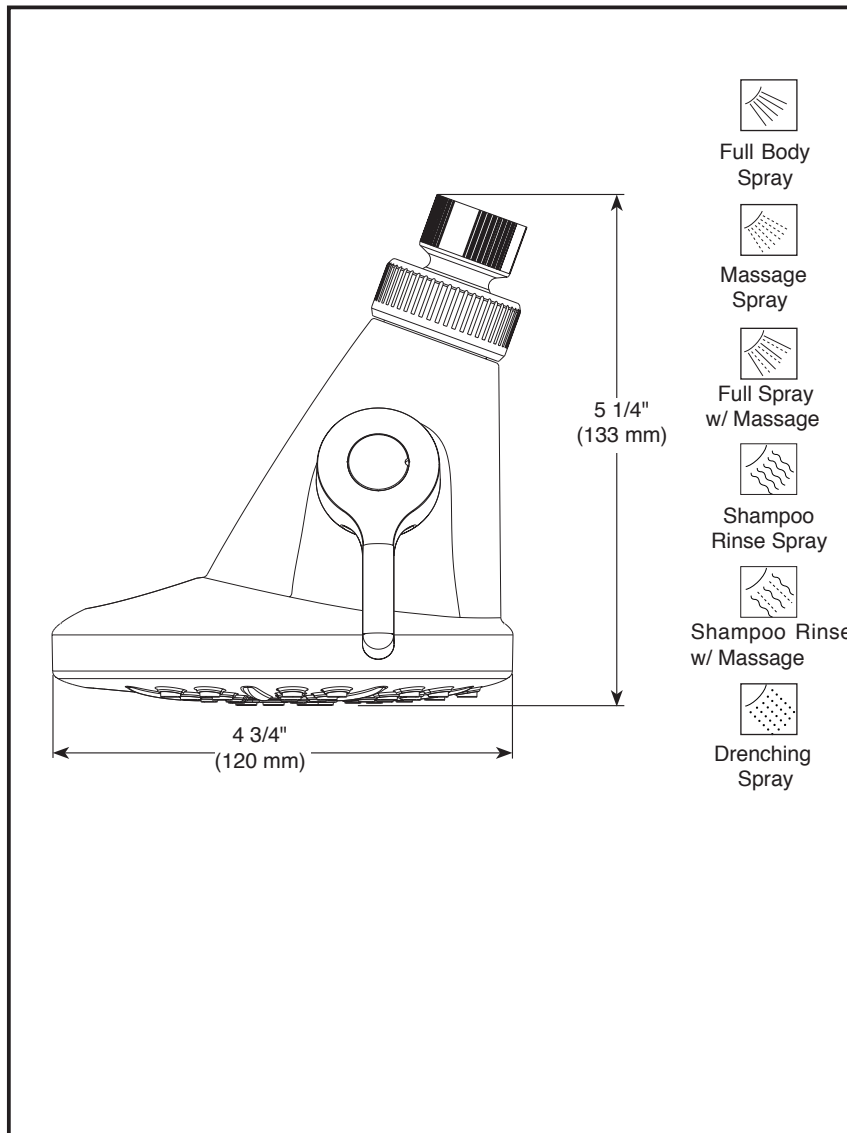

Submitted Model No.: _____

Specific Features: _____

▲ Designate proper finish suffix

SHOWER HEAD

- 6-Spray Setting Shower Head
- Temperature display changes color as temperature increases

FEATURES:

- Touch-Clean® Nozzles
- Temp2O®

STANDARD SPECIFICATIONS

- Max flow rate 2.0 gpm @ 80 psi, 7.6 L/min @ 550 kPa
- Standard 1/2" NPT thread
- No batteries required
- Easy turn spray lever for simple spray selection
- Easy installation

WARRANTY