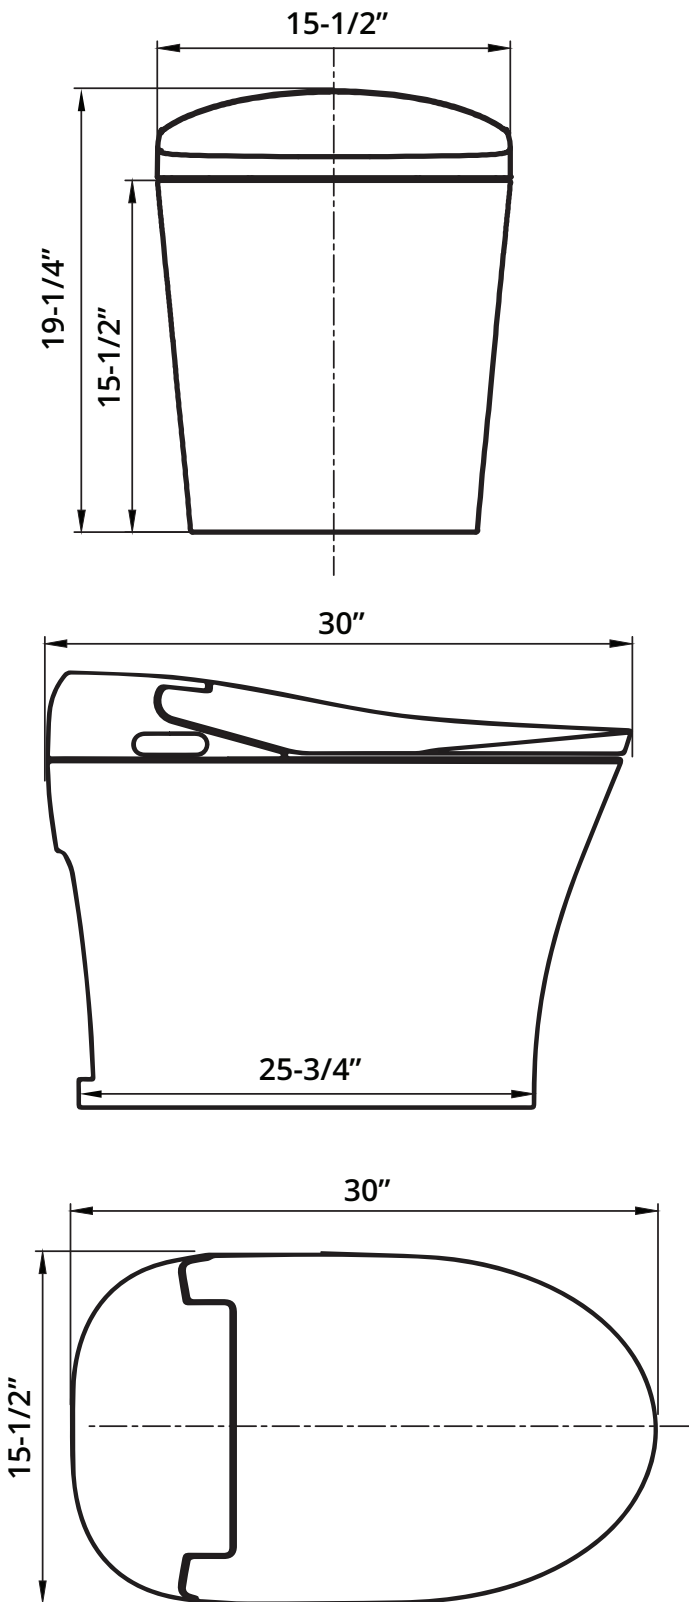

Aquatina

Technical:

Included – bidet with integrated bowl, remote control, shutoff valve with flow restrictor, filter cartridge, hoses to connect shutoff and filter to bowl, power cord

Materials - ceramic bowl with polypropylene seat and cover

Shipping weight – 92.4 lbs

Product weight – 77 lbs

Installation – standard 12" rough-in design

Rated Voltage – 110 V AC, 50/60 Hz. 1280 W

Cord length – 60"

Water usage

Flush – 1.28 GPF

Spray – 0.13-0.23 GPM

Warranty: 1 year from date of purchase

Certifications:

Aquatina
AETBCERN-12.WH

748079803541

TRONE