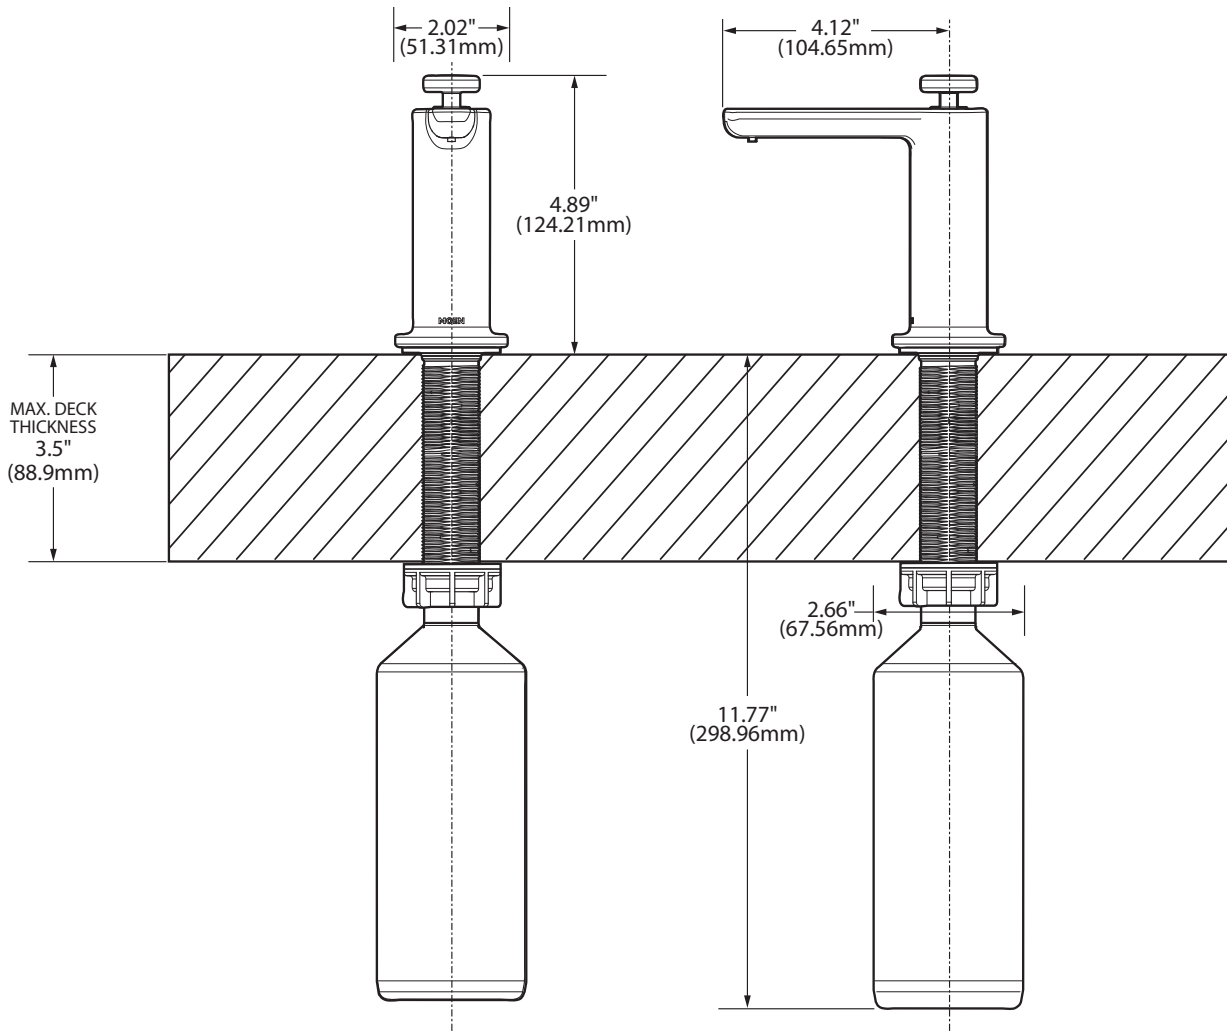

**MODERN
SOAP/LOTION DISPENSER**

Model: S3947 series

NOTE: DESIGNED TO BE INSTALLED THROUGH 1 HOLE 1-1/8" DIAMETER

CRITICAL DIMENSIONS

(DO NOT SCALE)