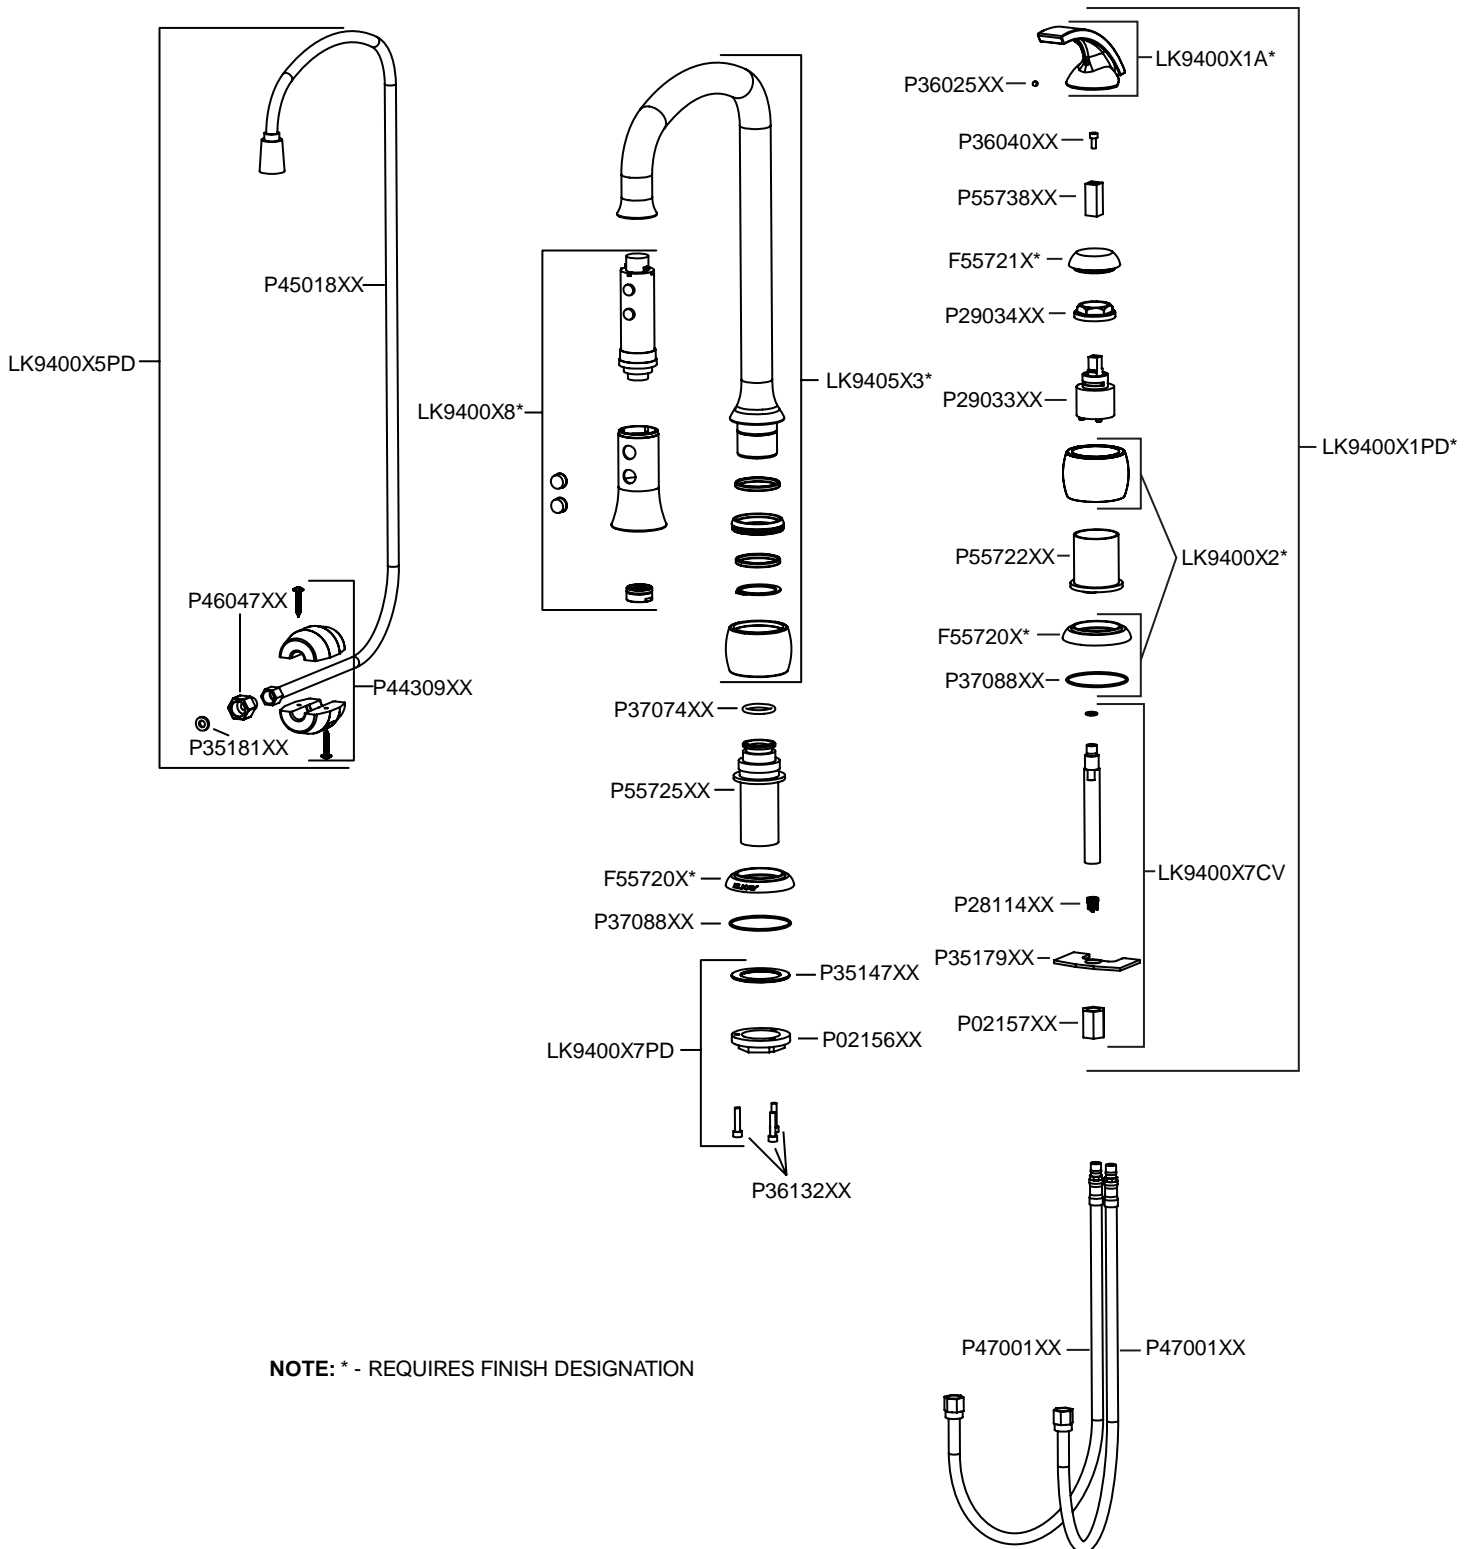

**Explore™ Single Handle Kitchen Faucet
Model LK9405**

NOTE: * - REQUIRES FINISH DESIGNATION