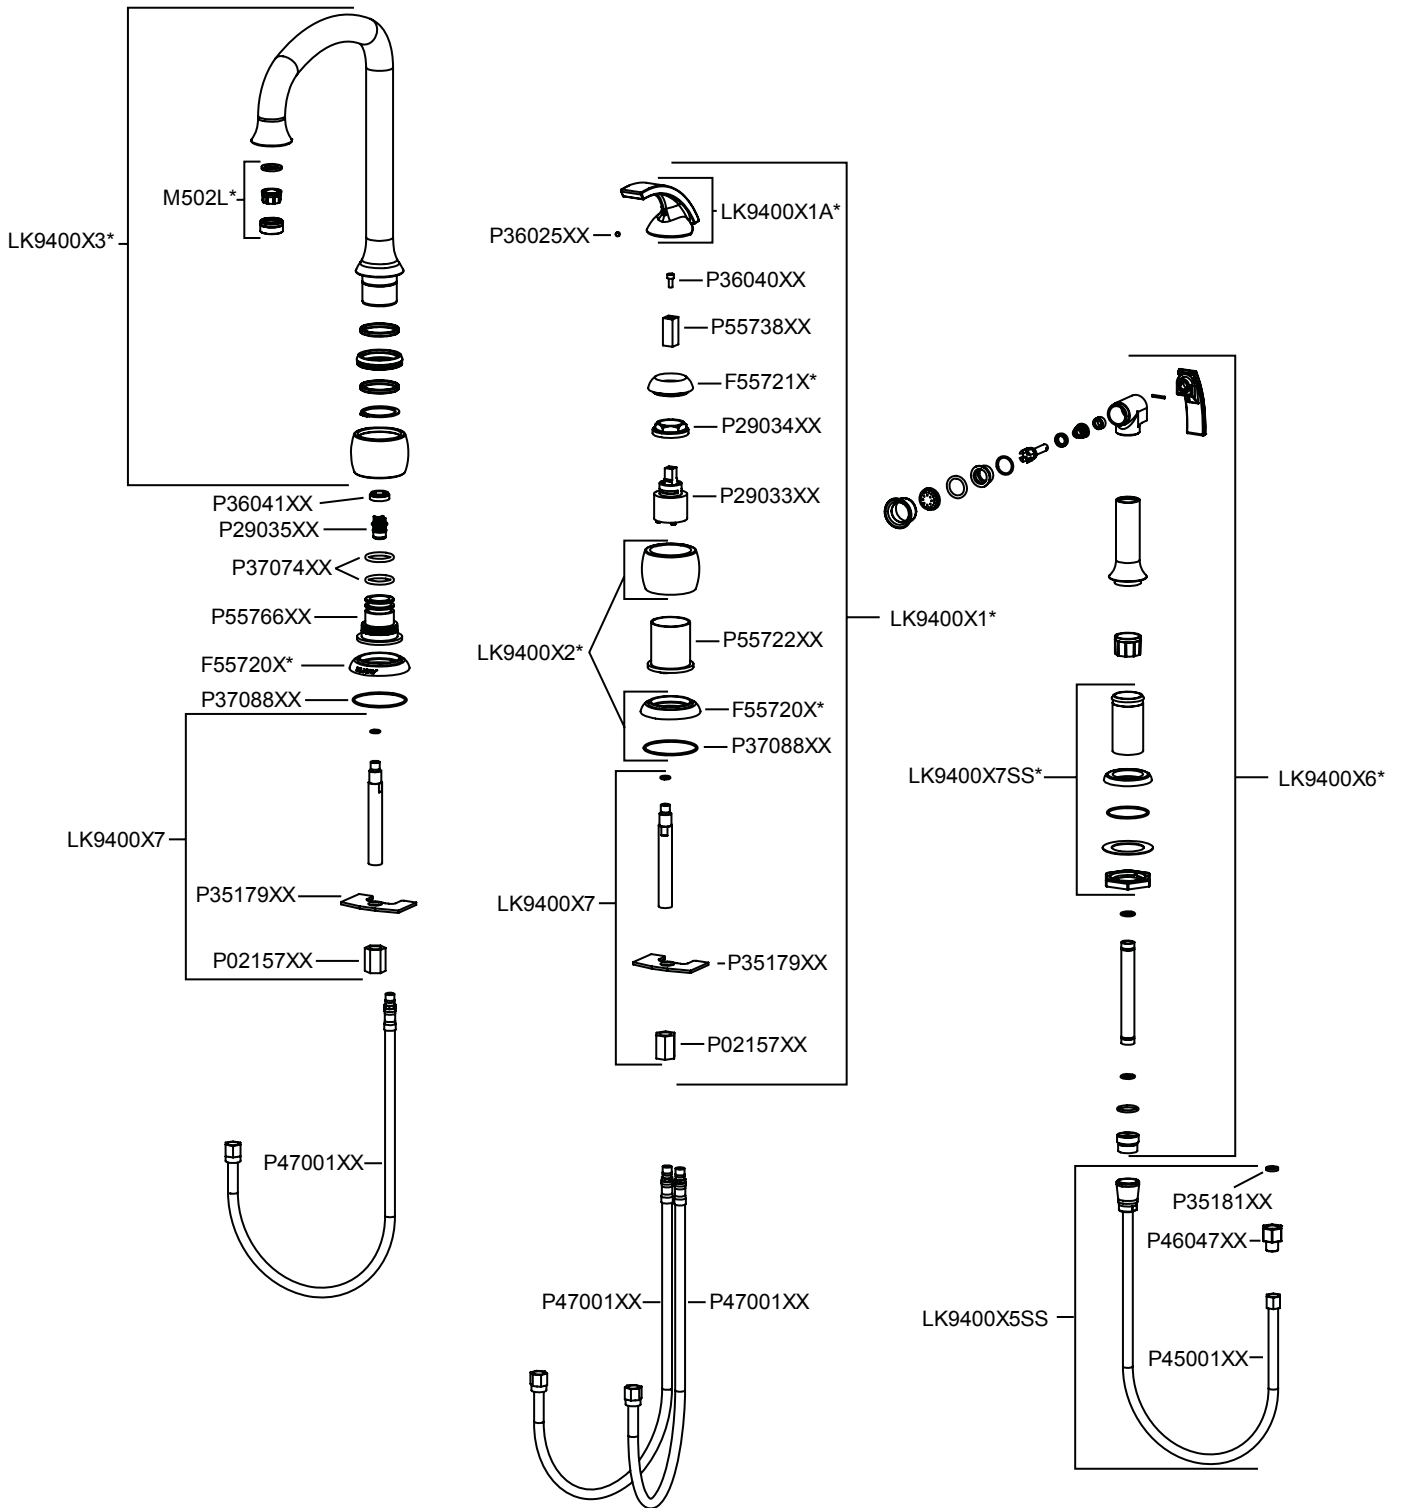

REPLACEMENT PARTS

Explore™ Single Handle Kitchen Faucet Model LK9402

NOTE: * - REQUIRES FINISH DESIGNATION