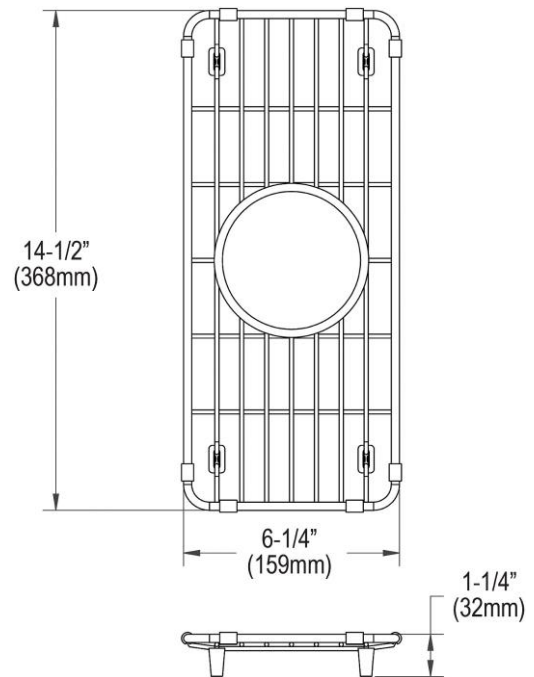

Material:	Stainless Steel
Finish:	Polished Stainless Steel
Dimensions:	6-1/4" x 14-1/2" x 1-1/4"

AMERICAN PRIDE. A LIFETIME TRADITION.
Like your family, the Elkay family has values and traditions that endure. For almost a century, Elkay has been a family-owned and operated company, providing thousands of jobs that support our families and communities.

[Clean and Care Manual (PDF)](#)

[Clean and Care Manual (PDF)](#)

[Warranty (PDF)](#)