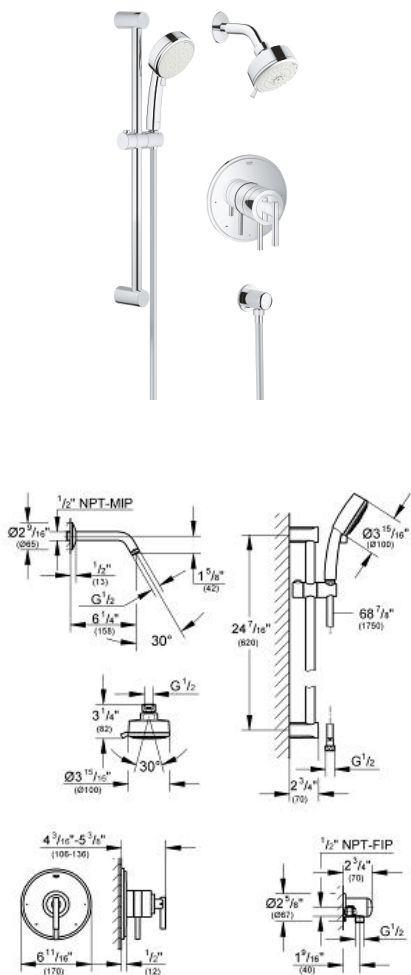

# GROHFLEX SHOWER SET

## Pressure Balance Valve

MODEL # 35055001

Pure Freude  
an Wasser

**GROHE**

#### Pressure Balance Valve

#### Standard Specification:

- Consisting of:
- New Tempesta Cosmopolitan 100 head shower IV, 1.75 gpm (6.6 l/min) (26 043)
- Relexa 6 5/8" shower arm (27 412)
- GrohFlex PBV Timeless dual function (19 867)
- New Tempesta Cosmopolitan 100 shower set - 2 spray, 2.0 gpm (26 076)
- Relexa wall union (28 672)
- Requires GrohFlex Universal Rough-In Box (35 026)