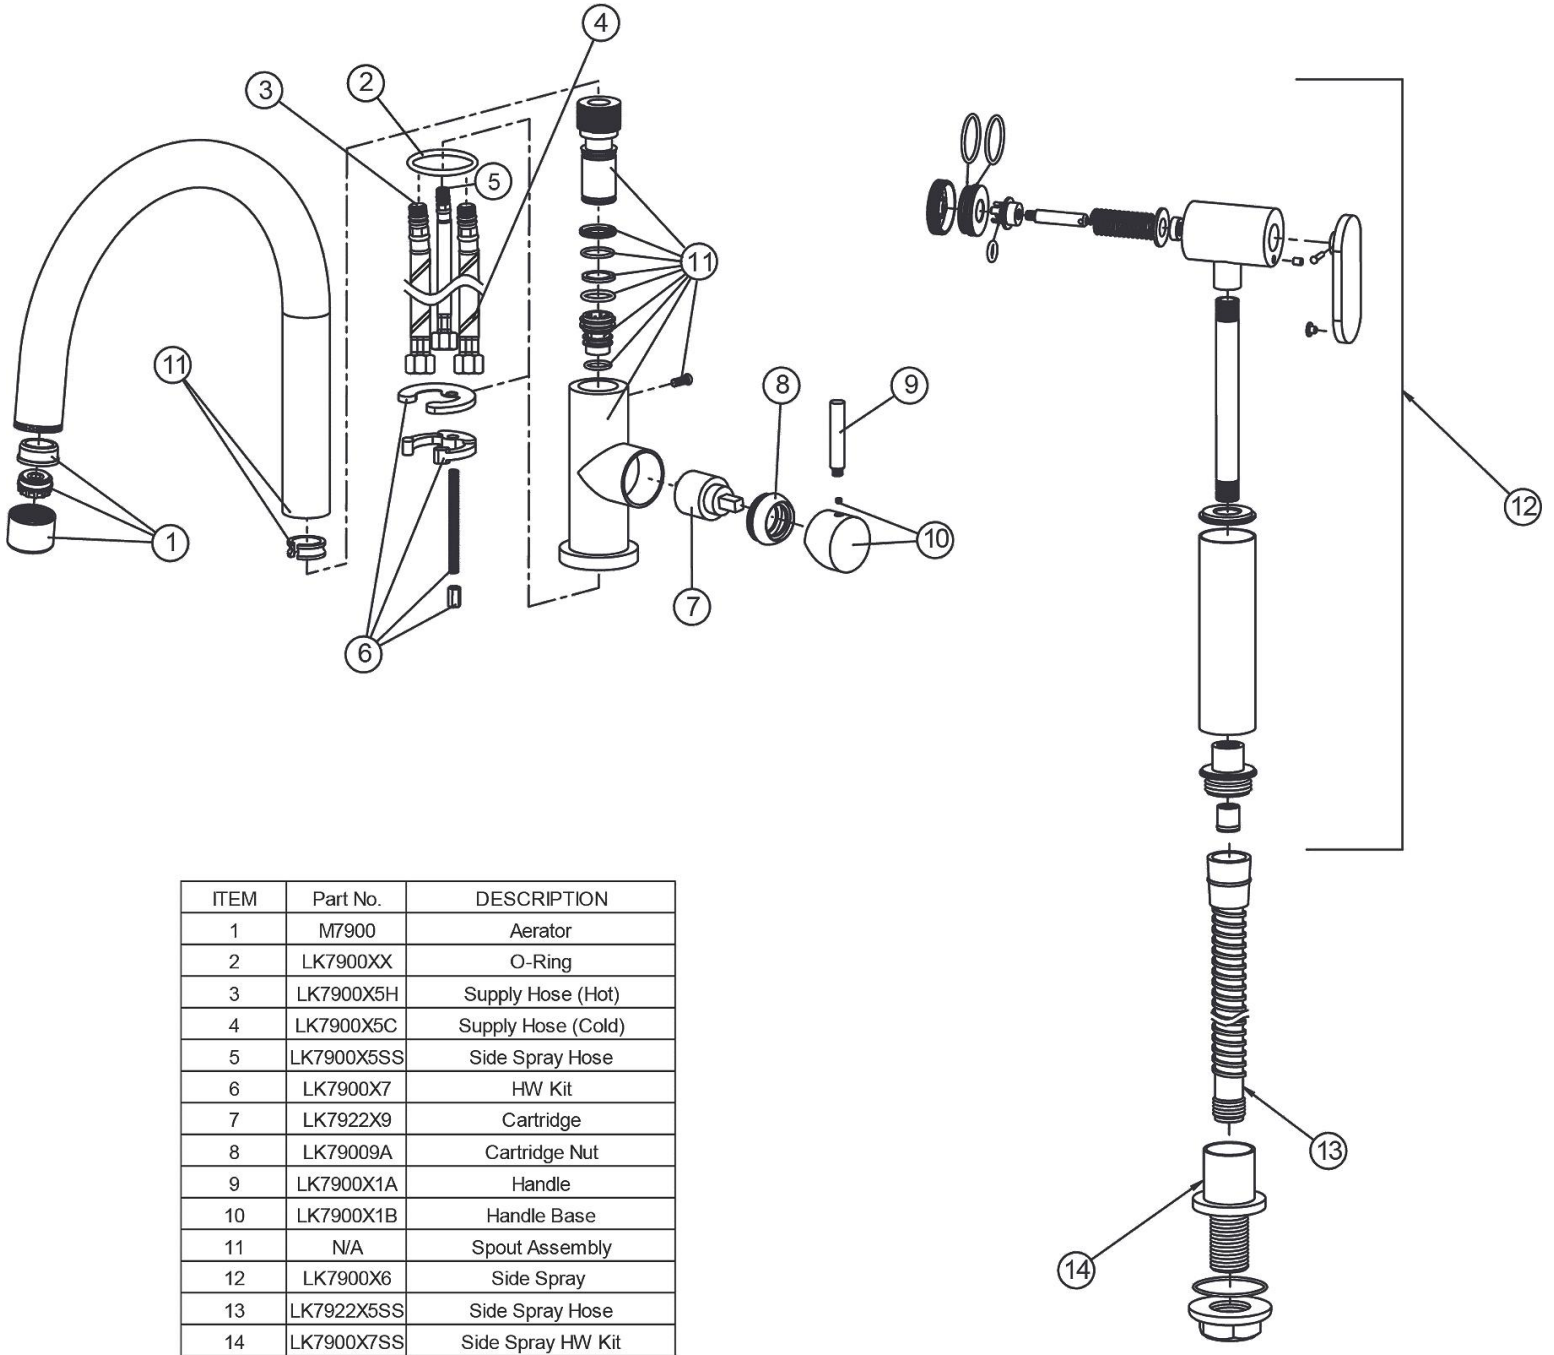

ITEM	Part No.	DESCRIPTION
1	M7900	Aerator
2	LK7900XX	O-Ring
3	LK7900X5H	Supply Hose (Hot)
4	LK7900X5C	Supply Hose (Cold)
5	LK7900X5SS	Side Spray Hose
6	LK7900X7	HW Kit
7	LK7922X9	Cartridge
8	LK79009A	Cartridge Nut
9	LK7900X1A	Handle
10	LK7900X1B	Handle Base
11	N/A	Spout Assembly
12	LK7900X6	Side Spray
13	LK7922X5SS	Side Spray Hose
14	LK7900X7SS	Side Spray HW Kit

In keeping with our policy of continuing product improvement, Elkay reserves the right to change product specifications without notice. Please visit elkay.com for the most current version of Elkay product specification sheets. This specification describes an Elkay product with design, quality, and functional benefits to the user. When making a comparison of other producers' offerings, be certain these features are not overlooked.