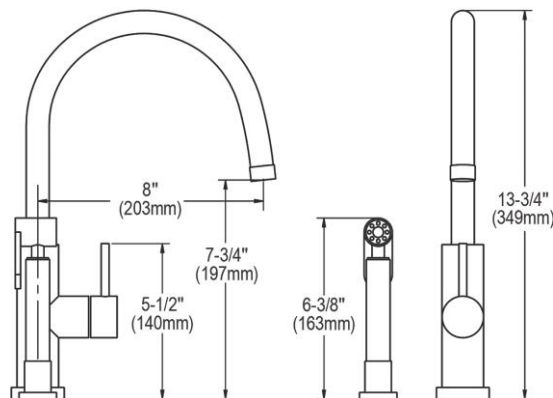

PART: _____ QTY: _____
PROJECT: _____
CONTACT: _____
DATE: _____
NOTES: _____
APPROVAL: _____

In keeping with our policy of continuing product improvement, Elkay reserves the right to change product specifications without notice. Please visit elkay.com for the most current version of Elkay product specification sheets. This specification describes an Elkay product with design, quality, and functional benefits to the user. When making a comparison of other producers' offerings, be certain these features are not overlooked.