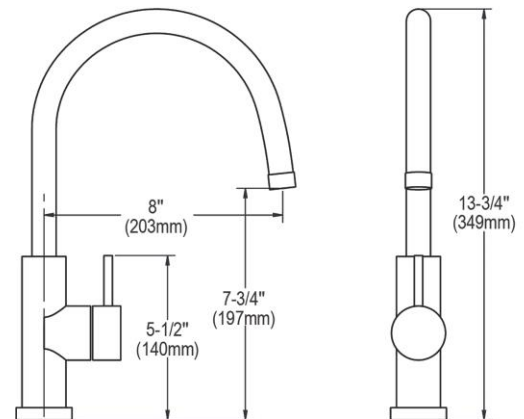

PART: _____ QTY: _____
PROJECT: _____
CONTACT: _____
DATE: _____
NOTES: _____
APPROVAL: _____

In keeping with our policy of continuing product improvement, Elkay reserves the right to change product specifications without notice. Please visit elkay.com for the most current version of Elkay product specification sheets. This specification describes an Elkay product with design, quality, and functional benefits to the user. When making a comparison of other producers' offerings, be certain these features are not overlooked.