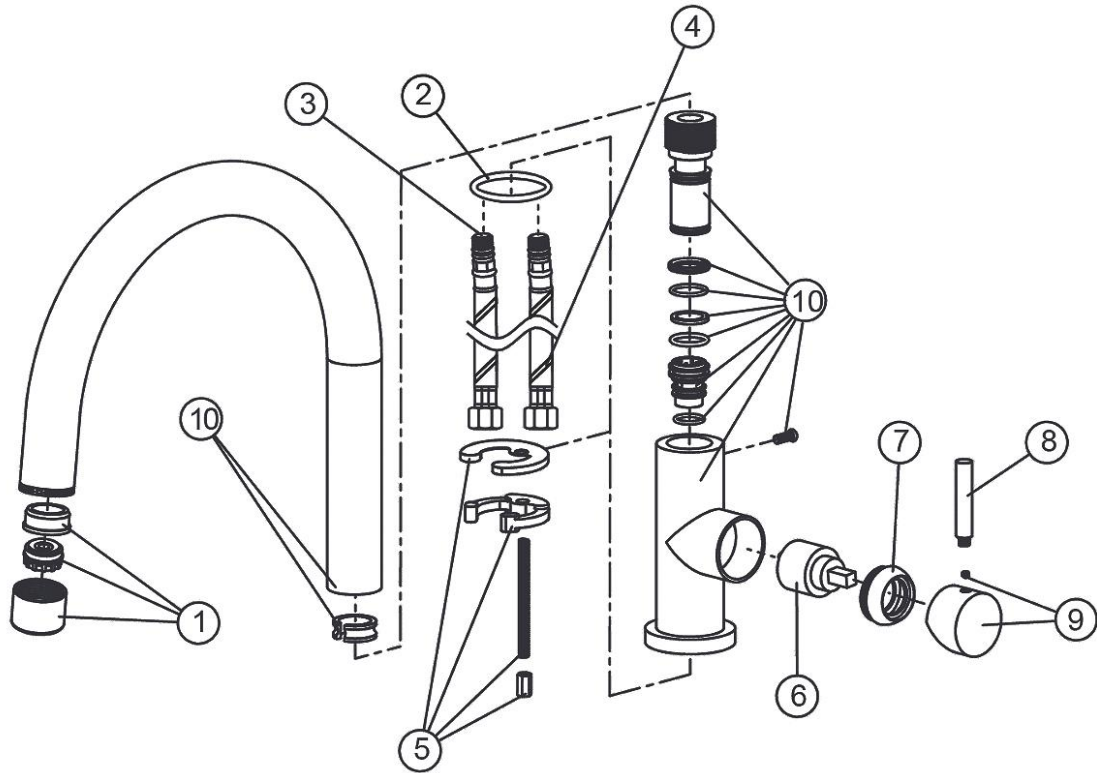

ITEM	Part No.	DESCRIPTION
1	M7900	Aerator
2	LK7900XX	O-Ring
3	LK7900X5H	Supply Hose (Hot)
4	LK7900X5C	Supply Hose (Cold)
5	LK7900X7	HW Kit
6	LK7921X9	Cartridge
7	LK79009A	Cartridge Nut
8	LK7900X1A	Handle
9	LK7900X1B	Handle Base
10	N/A	Spout Assembly

In keeping with our policy of continuing product improvement, Elkay reserves the right to change product specifications without notice. Please visit elkay.com for the most current version of Elkay product specification sheets. This specification describes an Elkay product with design, quality, and functional benefits to the user. When making a comparison of other producers' offerings, be certain these features are not overlooked.