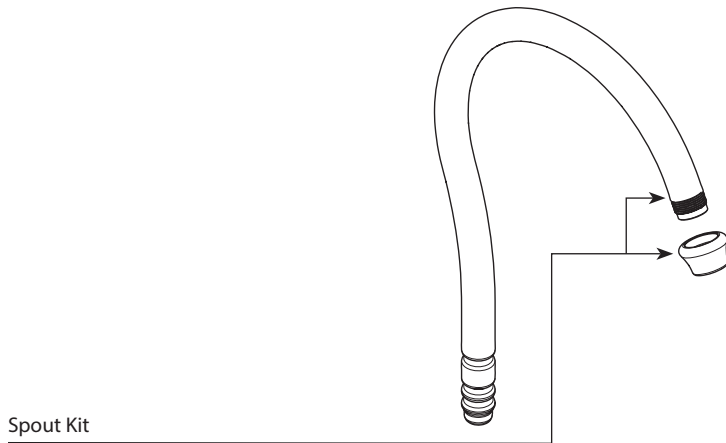

■ Order by Part Number

Illustrated Parts

SIP™ Traditional Beverage Faucet

MODEL	HANDLE	FINISH
S5510	Lever	Chrome
S5510SRS	Lever	Spot Resist Stainless
S5510ORB	Lever	Oil Rubbed Bronze
S5510BG	Lever	Brushed Gold

Spout Kit

- 100896** Chrome
- 100896SRS** Spot Resistance Stainless
- 100896ORB** Oil Rubbed Bronze
- 100896BG** Brushed Gold

Handle Kit

- 100928** Chrome
- 100928SRS** Spot Resistance Stainless
- 100928ORB** Oil Rubbed Bronze
- 100928BG** Brushed Gold

Set Screw

155023

Cartridge Nut

100955

Cartridge

1234

Spout Escutcheon

- 100957** Chrome
- 100957SRS** Spot Resistance Stainless
- 100957ORB** Oil Rubbed Bronze
- 100957BG** Brushed Gold