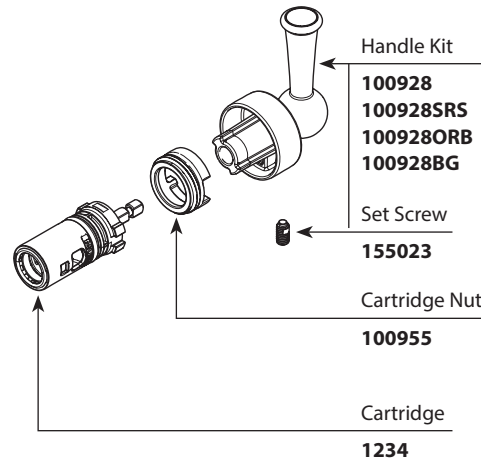

■ Order by Part Number

Illustrated Parts

SIP™ Traditional Beverage Faucet

MODEL	HANDLE	FINISH
S5510	Lever	Chrome
S5510SRS	Lever	Spot Resist Stainless
S5510ORB	Lever	Oil Rubbed Bronze
S5510BG	Lever	Brushed Gold

Spout Kit

- 100896** Chrome
- 100896SRS** Spot Resistance Stainless
- 100896ORB** Oil Rubbed Bronze
- 100896BG** Brushed Gold

Handle Kit

- 100928** Chrome
- 100928SRS** Spot Resistance Stainless
- 100928ORB** Oil Rubbed Bronze
- 100928BG** Brushed Gold

Set Screw

155023

Cartridge Nut

100955

Cartridge

1234

Spout Escutcheon

- 100957** Chrome
- 100957SRS** Spot Resistance Stainless
- 100957ORB** Oil Rubbed Bronze
- 100957BG** Brushed Gold