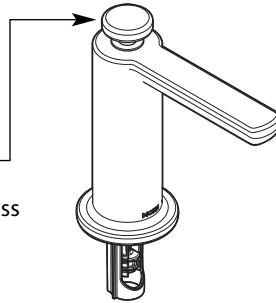

Buy it for looks. Buy it for life.®

■ Order by Part Number

Pump Knob Kit

- 173489 Chrome
- 173489SRS Spot Resist Stainless

Underdeck Service Kit

173490

Illustrated Parts

MODERN SOAP/LOTION DISPENSER	
<u>MODEL</u>	<u>FINISH</u>
S3947C	Chrome
S3947SRS	Spot Resist Stainless