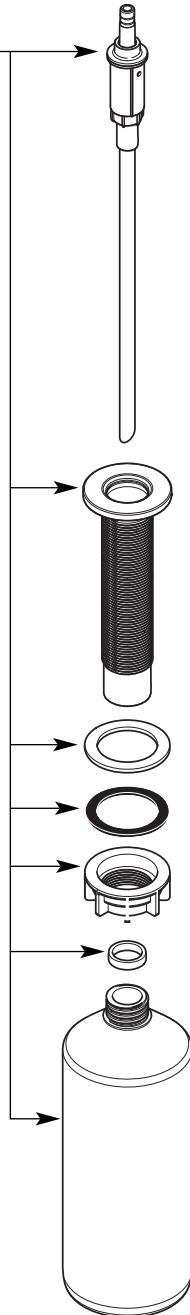

Buy it for looks. Buy it for life.®

■ Order by Part Number

Pump Knob Kit

- 173489 Chrome
- 173489SRS Spot Resist Stainless

Underdeck Service Kit

173490

Illustrated Parts

MODERN SOAP/LOTION DISPENSER	
<u>MODEL</u>	<u>FINISH</u>
S3947C	Chrome
S3947SRS	Spot Resist Stainless