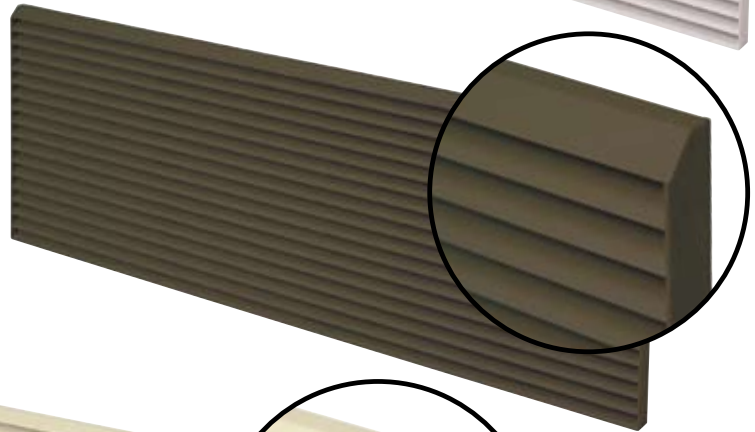

**RED BRICK**  
GRILLE-ALU-RDBRK

**MEDIUM BLUE**  
GRILLE-ALU-BLUE

# Polymer Architectural Grille Color Chart

- *Best performance and longest life*
- *Built to withstand the toughest climate conditions*
- *Will never rust or corrode*
- *Fade-resistant color blends well with most exteriors*
- *Attractive, fine-textured finish*
- *Competitive advantage over metal in coastal applications*