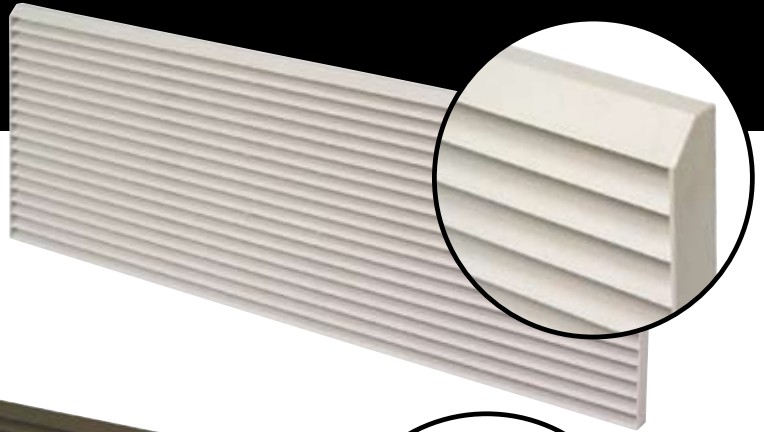

**RED BRICK**  
GRILLE-ALU-RDBRK

**MEDIUM BLUE**  
GRILLE-ALU-BLUE

# Polymer Architectural Grille Color Chart

- *Best performance and longest life*
- *Built to withstand the toughest climate conditions*
- *Will never rust or corrode*
- *Fade-resistant color blends well with most exteriors*
- *Attractive, fine-textured finish*
- *Competitive advantage over metal in coastal applications*