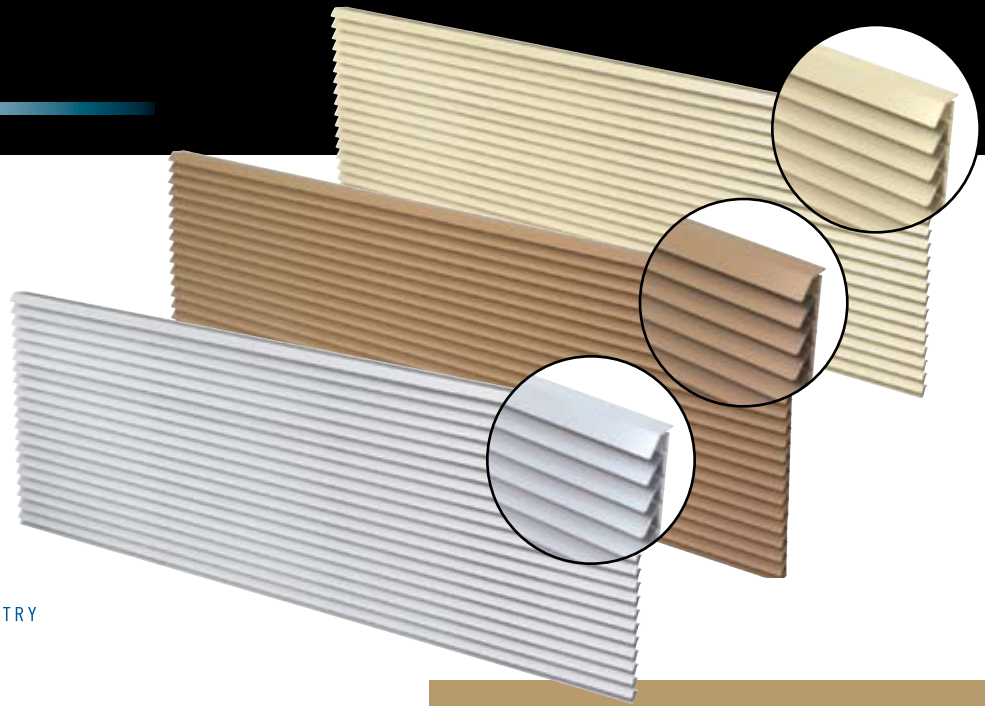

# Aluminum Architectural Grille Color Chart

*Baked Enamel Finish contains  
50% Kynar resin for enhanced  
durability and longer lasting life.*

Custom colors and sizes available upon request.

PROVEN PRODUCTS FOR THE HVAC INDUSTRY

**ALUMINUM**  
GRILLE-ALU-CLEAR

**ALPINE MIST**  
GRILLE-ALU-ALPIN  
MATCHES WALL-SLEEVE

**IVORY WHITE**  
GRILLE-ALU-WHITE

**PEACH**  
GRILLE-ALU-PEACH

**MELON**  
GRILLE-ALU-MELON

**LIGHT GREY**  
GRILLE-ALU-LGREY

# Polymer Architectural Grille Color Chart

- *Best performance and longest life*
- *Built to withstand the toughest climate conditions*
- *Will never rust or corrode*
- *Fade-resistant color blends well with most exteriors*
- *Attractive, fine-textured finish*
- *Competitive advantage over metal in coastal applications*