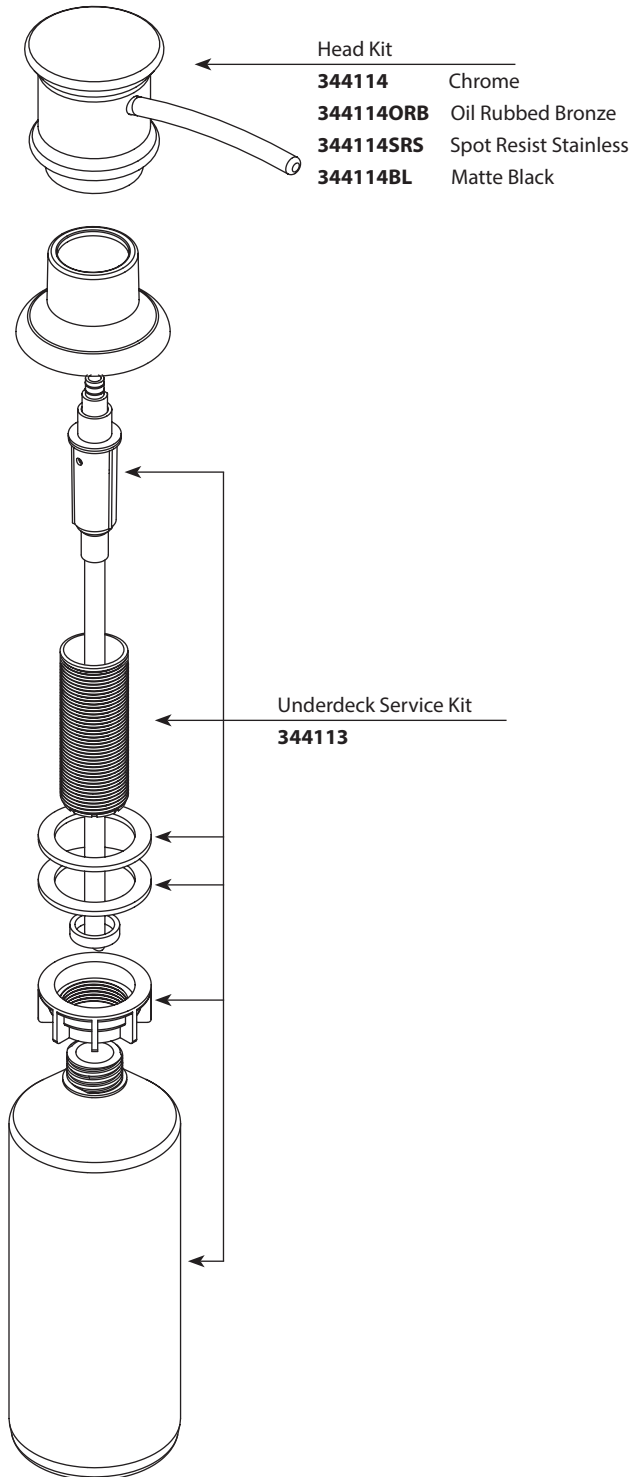

■ Order by Part Number

LIQUID DISPENSER

MODEL

3944

3944ORB

3944SRS

3944BL

FINISH

Chrome

Oil Rubbed Bronze

Spot Resist Stainless

Matte Black

DISCONTINUED

3944BB

Brushed Bronze

3944CSL