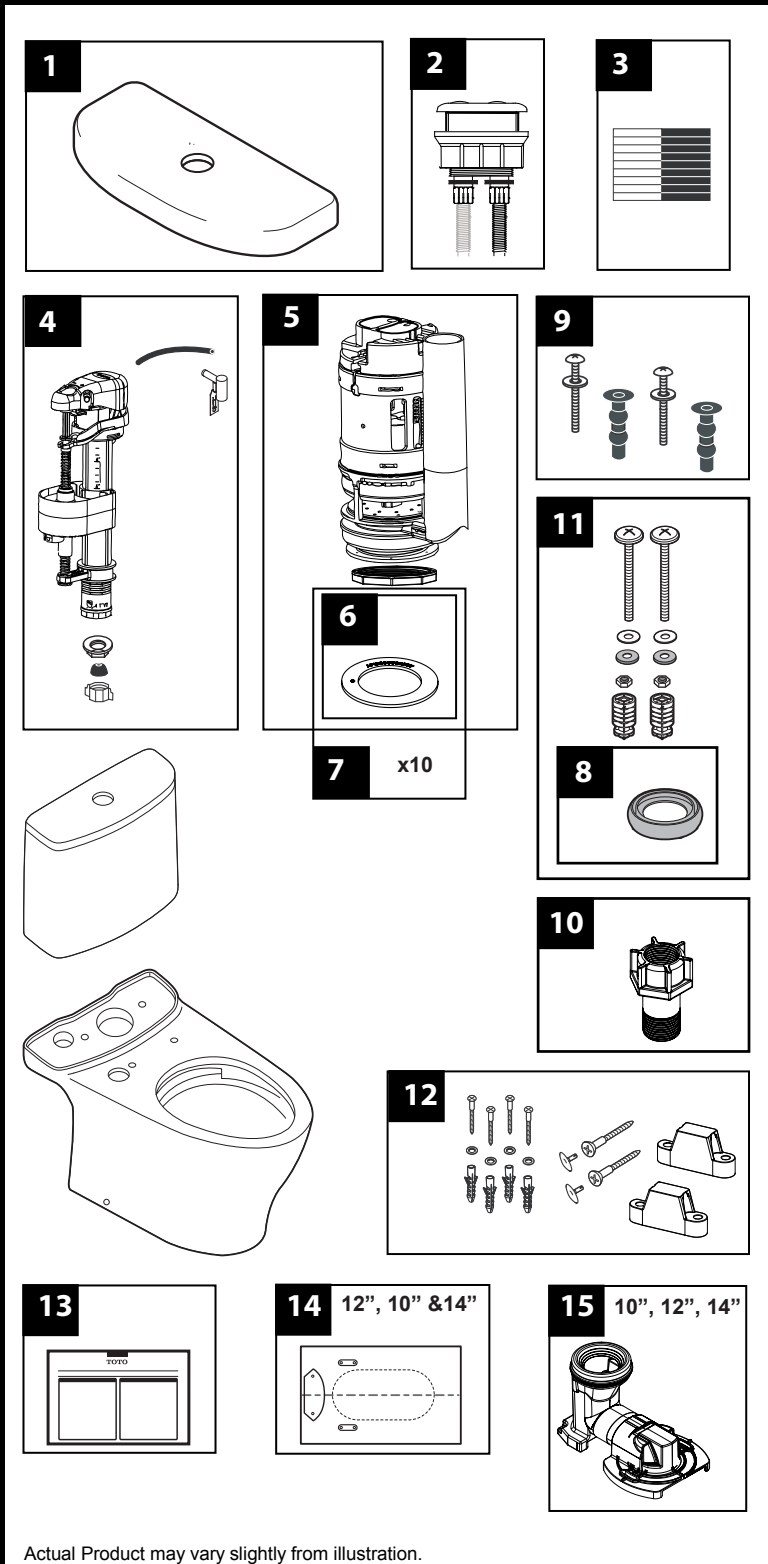

Aquia® IV
1.28 & 0.8 Gpf Toilet,
Elongated, DynaMax™ Tornado Flush®,
Unifit Rough-In, Push button,
(including CeFiONtect™)

Item	Part	Description
1	TCU446CRE#01	Tank Lid w/ Velcro Tape - Cotton White
	TCU446CRE#03	Tank Lid w/ Velcro Tape - Bone
	TCU446CRE#11	Tank Lid w/ Velcro Tape - Colonial White
	TCU446CRE#12	Tank Lid w/ Velcro Tape - Sedona Beige
	TCU446CRE#51	Tank Lid w/ Velcro Tape - Ebony
2	THU735#CP-A	Push Button Assembly - Chrome Plated
	THU735#01-A	Push Button Assembly - Cotton
	THU735#PN-A	Push Button Assembly - Polished Nickel
	THU735#BN-A	Push Button Assembly - Brushed Nickel
3	THU107	Velcro tape
4	TSU83.07-A	Fill Valve Assembly
5	THU738-A	Flush Valve Assembly, 1.28 GPF
6	9BU112E-A	Flush Valve Seal Gasket (1 piece)
7	THU744	Flush Valve Seal Gasket (10 pieces)
8	9BU109E-A	Tank to Bowl Gasket
9	THU651N	Seat Top Mounting Hardware
10	9AU321-A	Washlet Adapter
11	THU741-A	Tank to Bowl Mounting Hardware
12	THU742#01-A	Toilet Mounting Hardware (for #01 & #11)
	THU742#03-A	Toilet Mounting Hardware
	THU742#12-A	Toilet Mounting Hardware
	THU742#51-A	Toilet Mounting Hardware
13	0GU179	Installation Instruction
14	0GU181-A	12" Unifit Rough-In Template
	0GU182-A	10" & 14" Unifit Rough-In Template
15	TSU08W.10	Unifit Rough-In 10"
	TSU08W.12	Unifit Rough-In 12"
	TSU08W.14	Unifit Rough-In 14"

Note:

Product Number Explanations

<u>Two-Piece Toilet</u>	<u>Tank</u>	<u>Bowl</u>
(CST) Gravity Type Toilet	(ST) Tank	(CT) Bowl
(MS) Toilet & Seat Combo	(446) Model	(446) Model
(MW) Toilet & Washlet Combo	(E) 1.28 Gpf / 4.8Lpf	(C) DynaMax™
(446) Model	(M) Dual flush	Tornado Flush®
(C) DynaMax™ Tornado Flush®		(G) CeFiONtect™
(E) 1.28 Gpf / 4.8Lpf		(T40) Washlet+
(M) Dual flush		
(G) CeFiONtect		