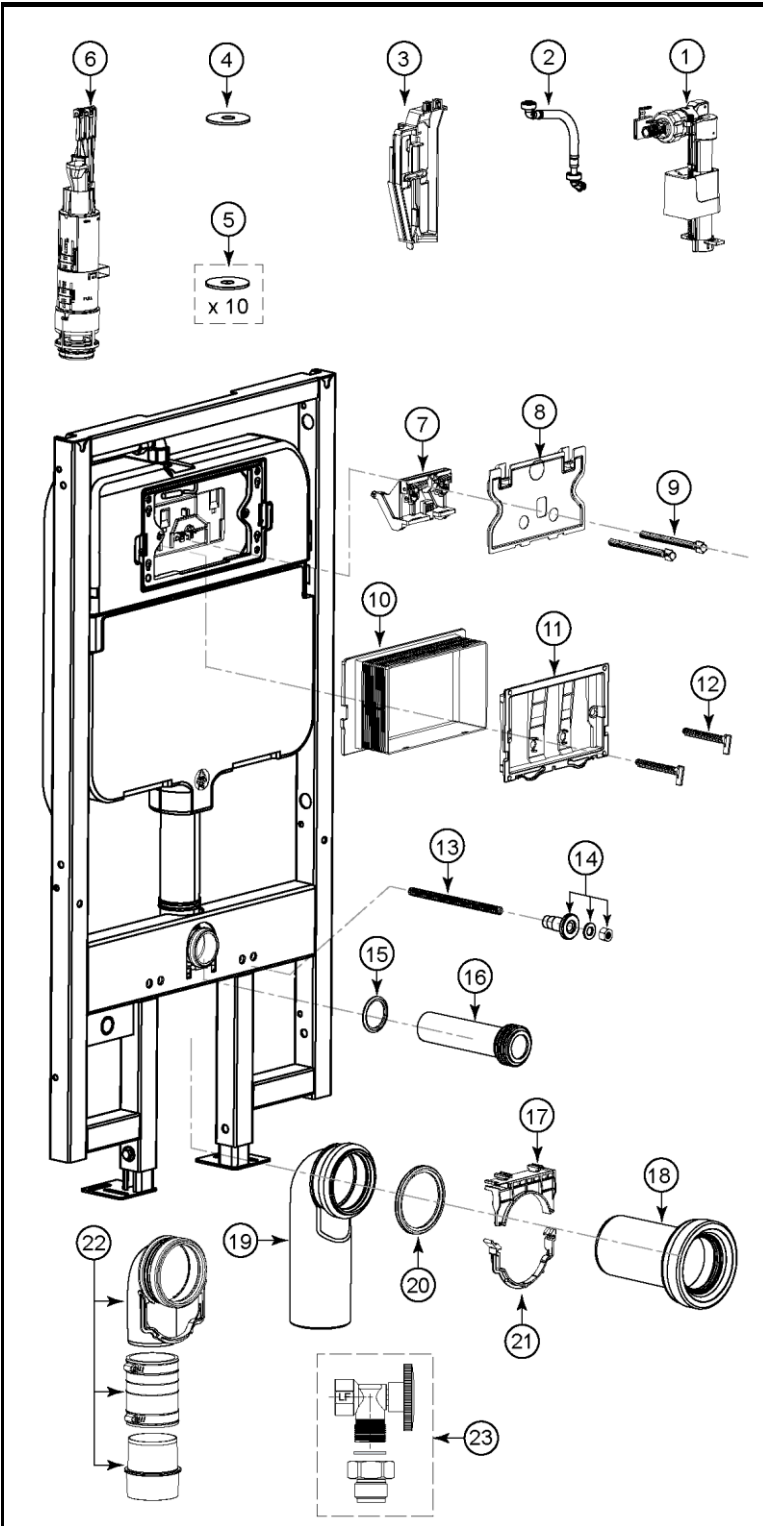

DuoFit In Wall Tank System
For 2x6 & 2x4 Wall Stud Installation
1.6 Gpf/6.0 Lpf & 0.9 Gpf/3.4Lpf
Adjustable Height 15" - 19"

Item	Part	Description
1	TSU47A	Fill Valve
2	THU479-A	Flexible Hose
3	THU549	Hold-Down Bracket
4	THU482	Seal Gasket (1 piece)
5	THU482-10	Seal Gasket (10 pieces)
6	THU762-A	Drain Valve
7	THU480-A	Actuator
8	THU770-A	Splash Guard
9	THU608	Push Rod (2 pieces)
10	THU509-A	Push Plate Rough in
11	THU656-A	Panel Receiver for Push Plate
12	THU607	Locking Tap (2 pieces)
13	THU658-A	Threaded Rod (2 pieces)
14	THU649-A	Toilet Mounting set (2 set)
15	THU606	Gasket for Elbow Inlet pipe (5 pieces)
16	THU489-A	Toilet Inlet Pipe
17	THU548	Upper Brakcet
18	THU484-A	Toilet Flange Pipe
19	THU490-A	Elbow Outlet Pipe
20	THU335	Outlet Pipe Elbow for 2x6 wall - Cast Iron
21	THU561	Gasket for Elbow Outlet Pipe (5 pieces)
22	THU560	Lower Bracket
23	THU343	2x4 Outlet Drain Kit
	THU468	Washlet Connection Kit

Note:

Product Number Explanations

(WT) In Wall Tank
 (171) Model number
 (W) Dual Flush

Actual Product may vary slightly from illustration.