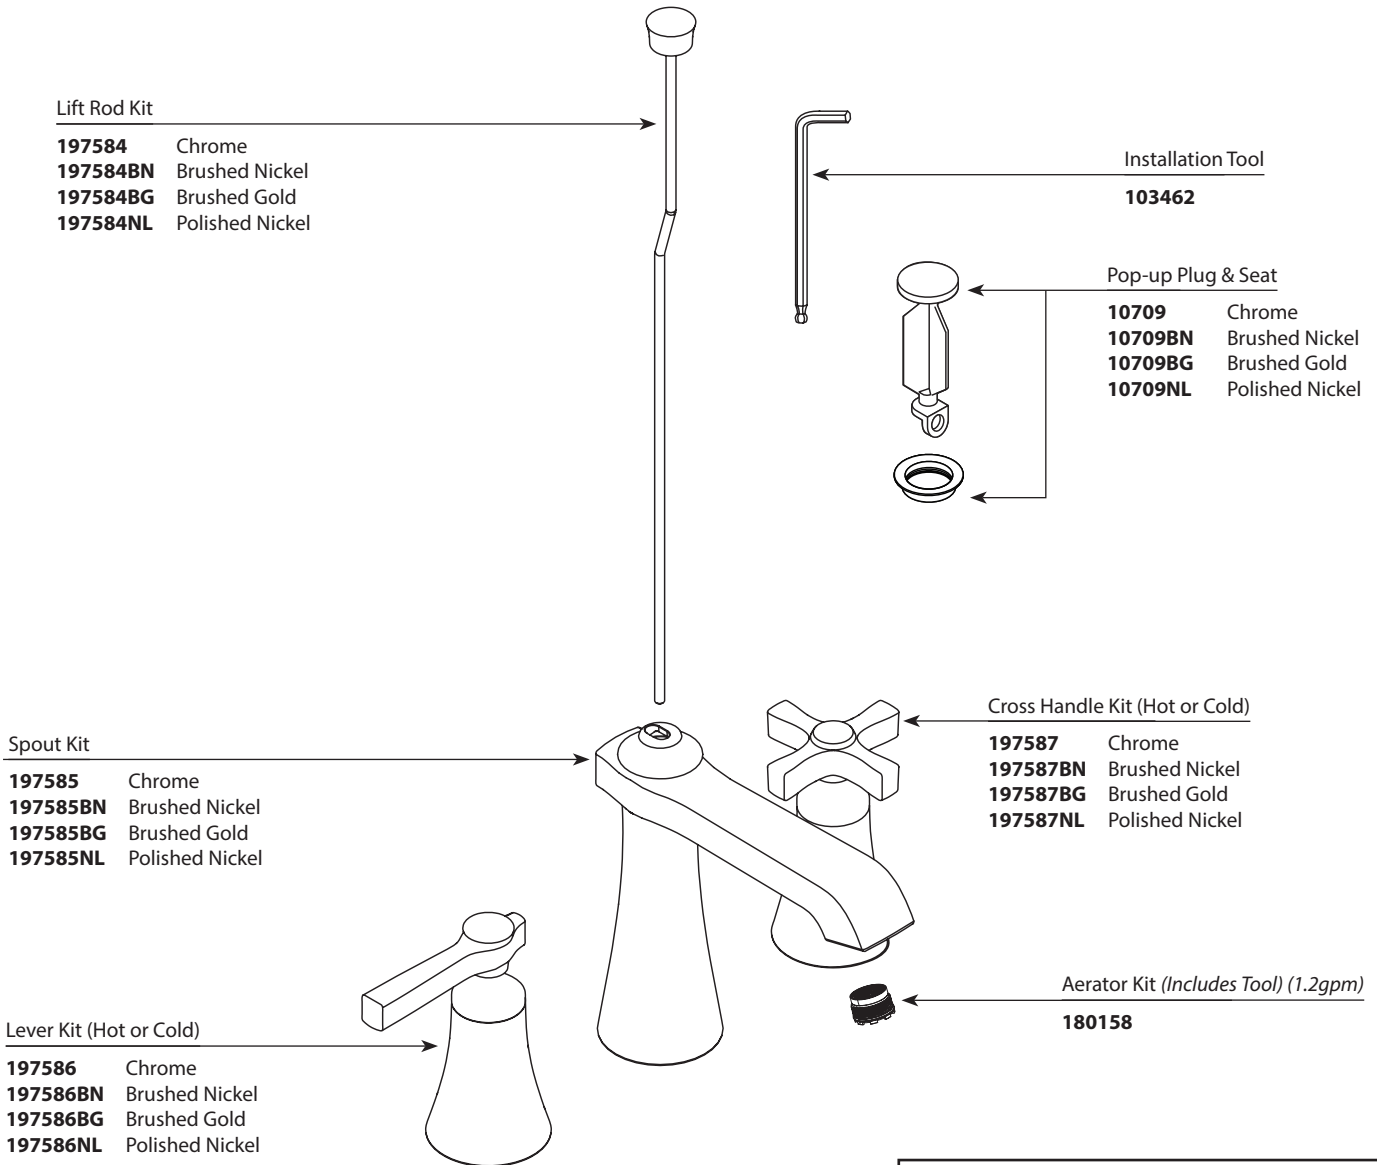

■ Order by Part Number

■ Trim can be used with 9000, 69000 valves

FLARA™ Two-Handle Widespread Lavatory Faucet Trim		
MODEL	HANDLE	FINISH
TS6984	Lever	Chrome
TS6984BN	Lever	Brushed Nickel
TS6984BG	Lever	Brushed Gold
TS6984NL	Lever	Polished Nickel
TS6985	Cross	Chrome
TS6985BN	Cross	Brushed Nickel
TS6985BG	Cross	Brushed Gold
TS6985NL	Cross	Polished Nickel

Optional: Red & Blue Temp. Ind. Rings

193513 For Chrome, Brushed Nickel, Brushed Gold and Polished Nickel