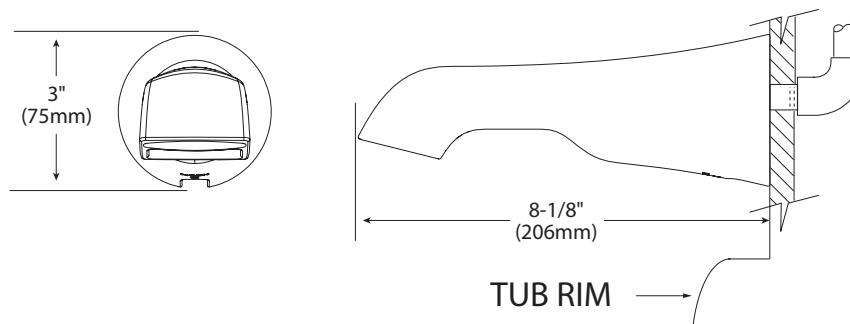

### DESCRIPTION

- Metal construction with various finishes identified by suffix
- Designed to be installed on a 1/2" pipe slip fit-CC connection

### CRITICAL DIMENSIONS

(DO NOT SCALE)