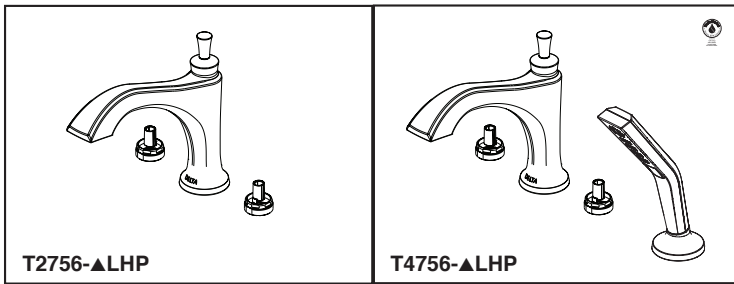

# ROMAN TUB/WHIRLPOOL FAUCET TRIM

Submitted Model No.: \_\_\_\_\_

Specific Features: \_\_\_\_\_

- Dorval™ Bath Collection
- Three Hole Installation (T2756-LHP Series)
- Four Hole Installation (T4756-LHP Series)

## FEATURES:

- Three setting H<sub>2</sub>Okinetic® hand shower (T4756-LHP)

## STANDARD SPECIFICATIONS:

- Temperature and volume controlled with handles
- Rough-In kit must also be ordered to complete installation (R4707 for four hole and R2707 for three hole). There are separate specification sheets on each rough-in kit if more details are required.
- Not compatible for use with R2700 two handle flexible mount rough-in
- Hand shower includes certified double check valves for backflow prevention (T4756)
- Hand shower flow rate 1.75 gpm @ 80 psi, 6.6 L/min @ 550 kPa
- LHP - Less Handle Program. See handle options below.