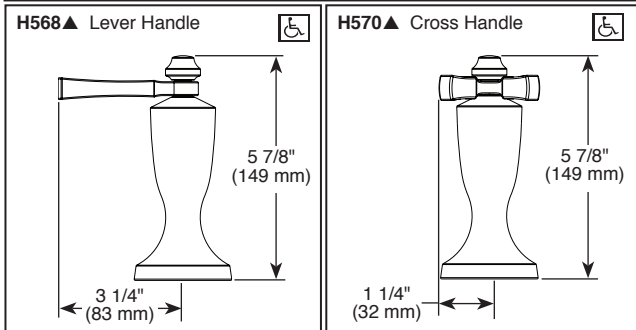

▲ Designate proper finish suffix

Delta reserves the right (1) to make changes in specifications and materials, and (2) to change or discontinue models, both without notice or obligation. Dimensions are for reference only. See current full-line price book or www.deltafaucet.com for finish options and product availability.

DSP-B-T2756-LHP Rev. A

Delta Faucet Company

55 E. 111th Street, Indianapolis, Indiana 46280
350 South Edgeware Road, St. Thomas, ON N5P 4L1
© 2019 Delta Faucet Company