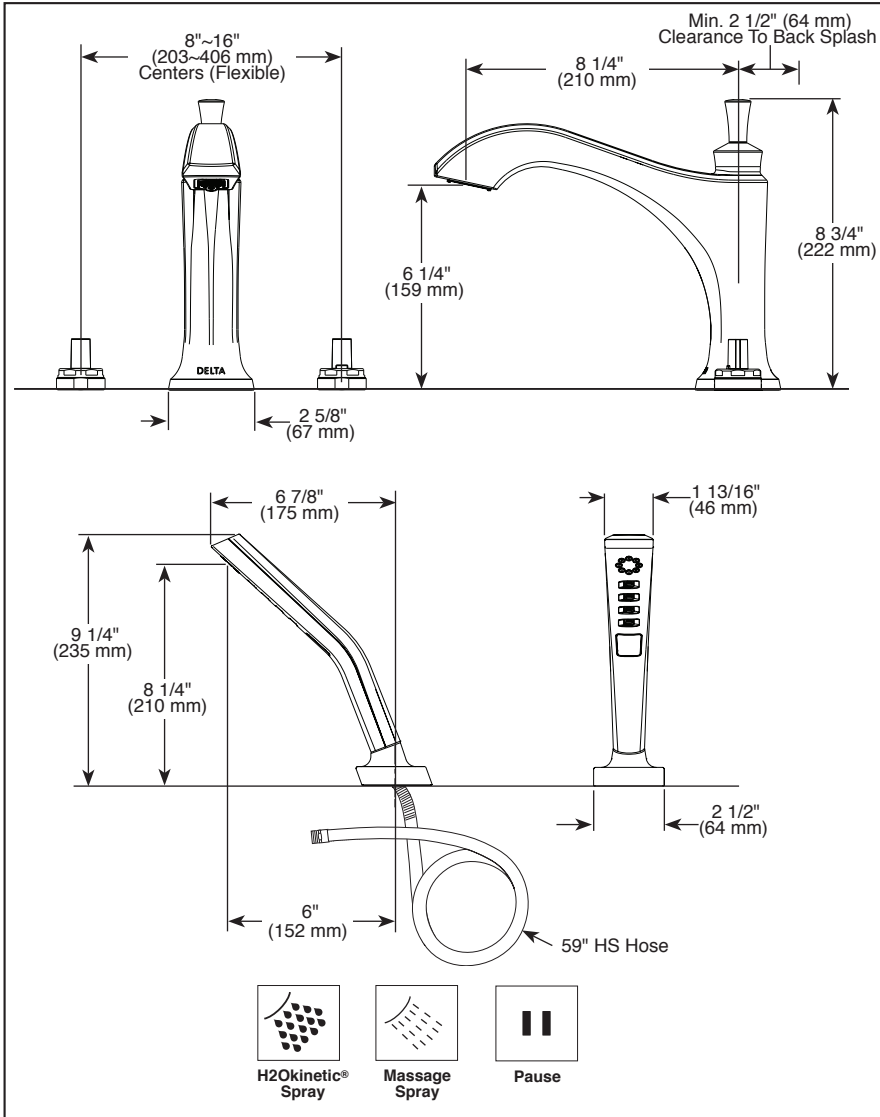

# ROMAN TUB/WHIRLPOOL FAUCET TRIM

Submitted Model No.: \_\_\_\_\_

Specific Features: \_\_\_\_\_

- Dorval™ Bath Collection
- Three Hole Installation (T2756-LHP Series)
- Four Hole Installation (T4756-LHP Series)

## FEATURES:

- Three setting H<sub>2</sub>Okinetic® hand shower (T4756-LHP)

## STANDARD SPECIFICATIONS:

- Temperature and volume controlled with handles
- Rough-In kit must also be ordered to complete installation (R4707 for four hole and R2707 for three hole). There are separate specification sheets on each rough-in kit if more details are required.
- Not compatible for use with R2700 two handle flexible mount rough-in
- Hand shower includes certified double check valves for backflow prevention (T4756)
- Hand shower flow rate 1.75 gpm @ 80 psi, 6.6 L/min @ 550 kPa
- LHP - Less Handle Program. See handle options below.