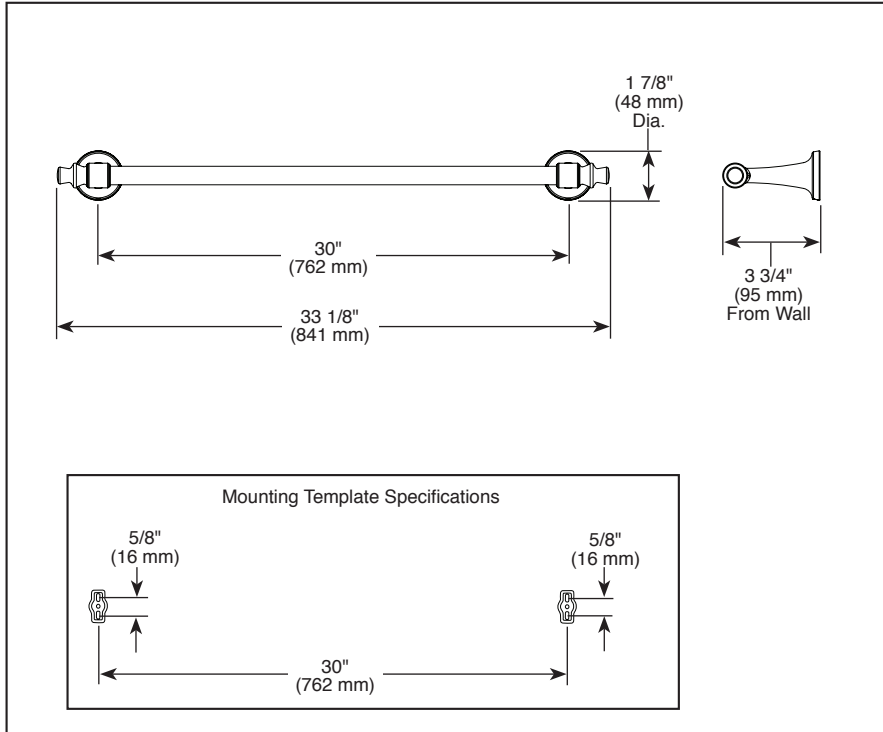

## ACCESSORIES

- Dorval™ Bath Collection
- 30" Towel Bar

Submitted Model No.: \_\_\_\_\_

Specific Features: \_\_\_\_\_

▲ Designate Proper Finish Suffix

### STANDARD SPECIFICATIONS:

- Wood blocking is preferable behind all wall surfaces. If wood blocking is not available, the following fasteners are suggested: Tile/Masonry-Plastic or lead Anchors Plaster/drywall-Toggle bolts.
- Mounting hardware and mounting template included with product.