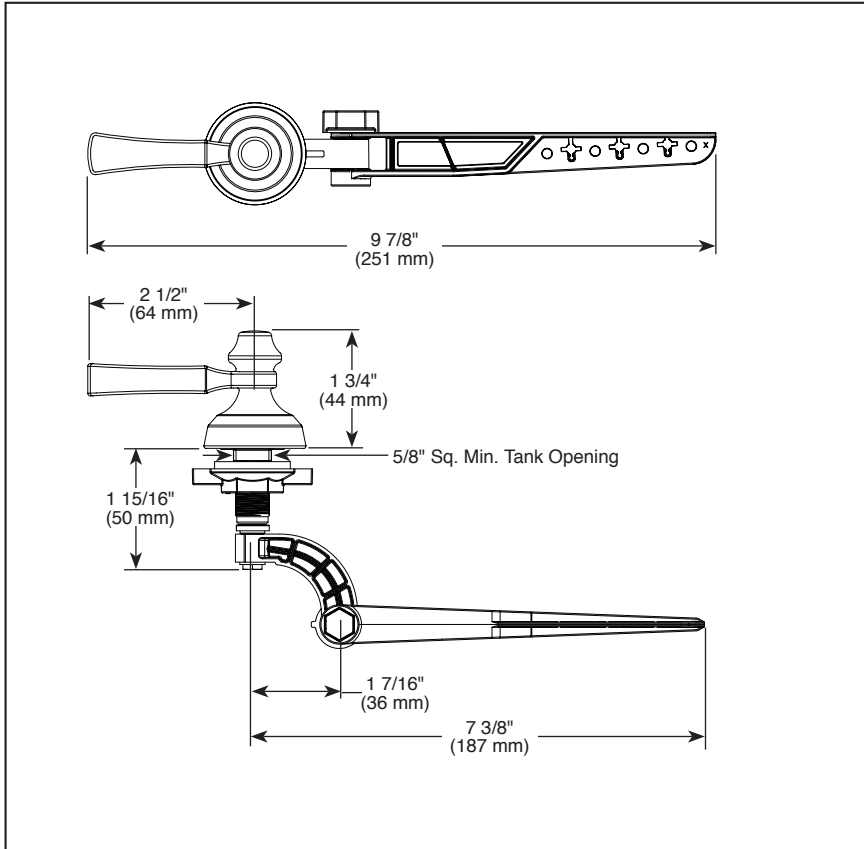

▲ Designate Proper Finish Suffix