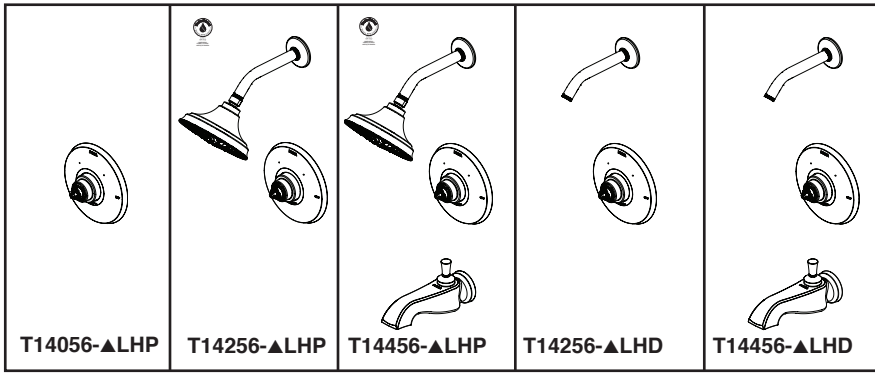

see what Delta can do™

TUB AND SHOWER FAUCET TRIM

- Dorval™ Bath Collection
- Valve Only (T14056-LHP)
- Shower Only (T14256-LHP)
- Tub/Shower (T14456-LHP)

Submitted Model No.:

Specific Features:

FEATURES:

- Monitor® 14 Series pressure balanced bath mixing valve
- H₂Okinetic® Technology shower head

STANDARD SPECIFICATIONS:

- Maintains a balanced pressure of hot and cold water even when a valve is turned on or off elsewhere in the system
- Must also order MultiChoice® Universal rough separately
- Back to back installation capability
- Solid brass fabricated body
- Temperature only controlled with handle
- Field adjustable to limit handle rotation into hot water zone
- 120° maximum handle rotation
- All parts replaceable from the front of the valve
- LHP - less handle program. See recommended handle options below.
- Maximum 1.75 gpm @ 80 psi, 6.6 L/min @ 550 kPa
- Tub port maximum flow rate 6.0 gpm @ 60 psi using R10000-UNBX
- Shower arm overall horizontal length = 7" (178 mm), including threaded ends
- "-LHD" models indicate less showerhead
- 1/2" IPS threaded spout adapter

RP100196▲ Pull-Up Diverter

RP100197▲ No Diverter

▲ Designate Proper Finish Suffix

H566 Lever Handle

H567 Cross Handle

Delta reserves the right (1) to make changes in specifications and materials, and (2) to change or discontinue models, both without notice or obligation. Dimensions are for reference only. See current full-line price book or www.deltafaucet.com for finish options and product availability.