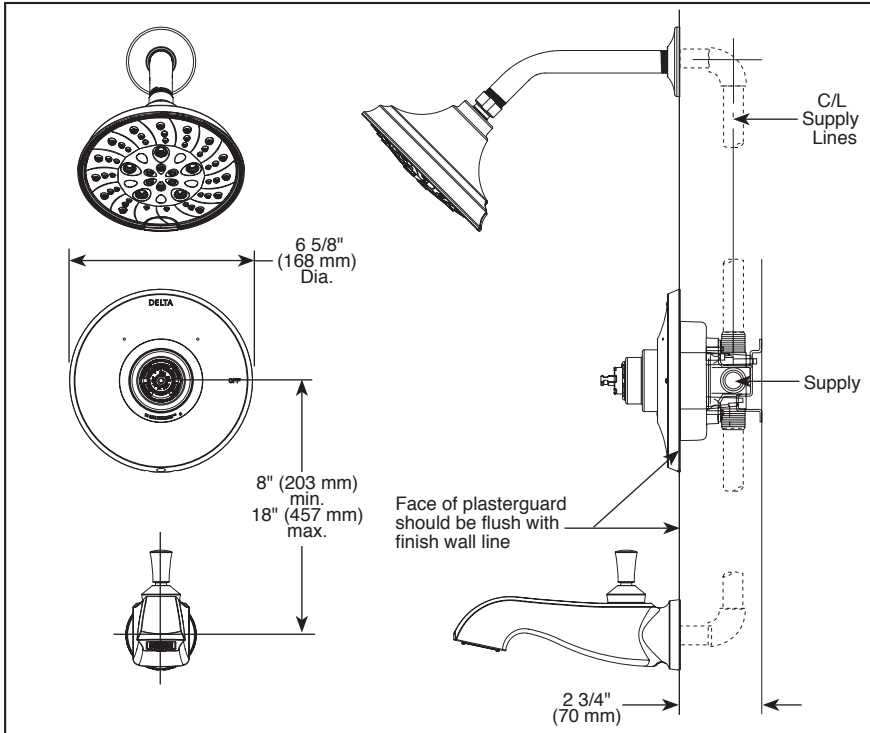

see what Delta can do™

TUB AND SHOWER FAUCET TRIM

- Dorval™ Bath Collection
- Valve Only (T14056-LHP)
- Shower Only (T14256-LHP)
- Tub/Shower (T14456-LHP)

Submitted Model No.:

Specific Features:

FEATURES:

- Monitor® 14 Series pressure balanced bath mixing valve
- H₂Okinetic® Technology shower head

STANDARD SPECIFICATIONS:

- Maintains a balanced pressure of hot and cold water even when a valve is turned on or off elsewhere in the system
- Must also order MultiChoice® Universal rough separately
- Back to back installation capability
- Solid brass fabricated body
- Temperature only controlled with handle
- Field adjustable to limit handle rotation into hot water zone
- 120° maximum handle rotation
- All parts replaceable from the front of the valve
- LHP - less handle program. See recommended handle options below.
- Maximum 1.75 gpm @ 80 psi, 6.6 L/min @ 550 kPa
- Tub port maximum flow rate 6.0 gpm @ 60 psi using R10000-UNBX
- Shower arm overall horizontal length = 7" (178 mm), including threaded ends
- "-LHD" models indicate less showerhead
- 1/2" IPS threaded spout adapter

RP100196▲ Pull-Up Diverter

RP100197▲ No Diverter

▲ Designate Proper Finish Suffix

H566 Lever Handle

H567 Cross Handle

Delta reserves the right (1) to make changes in specifications and materials, and (2) to change or discontinue models, both without notice or obligation. Dimensions are for reference only. See current full-line price book or www.deltafaucet.com for finish options and product availability.