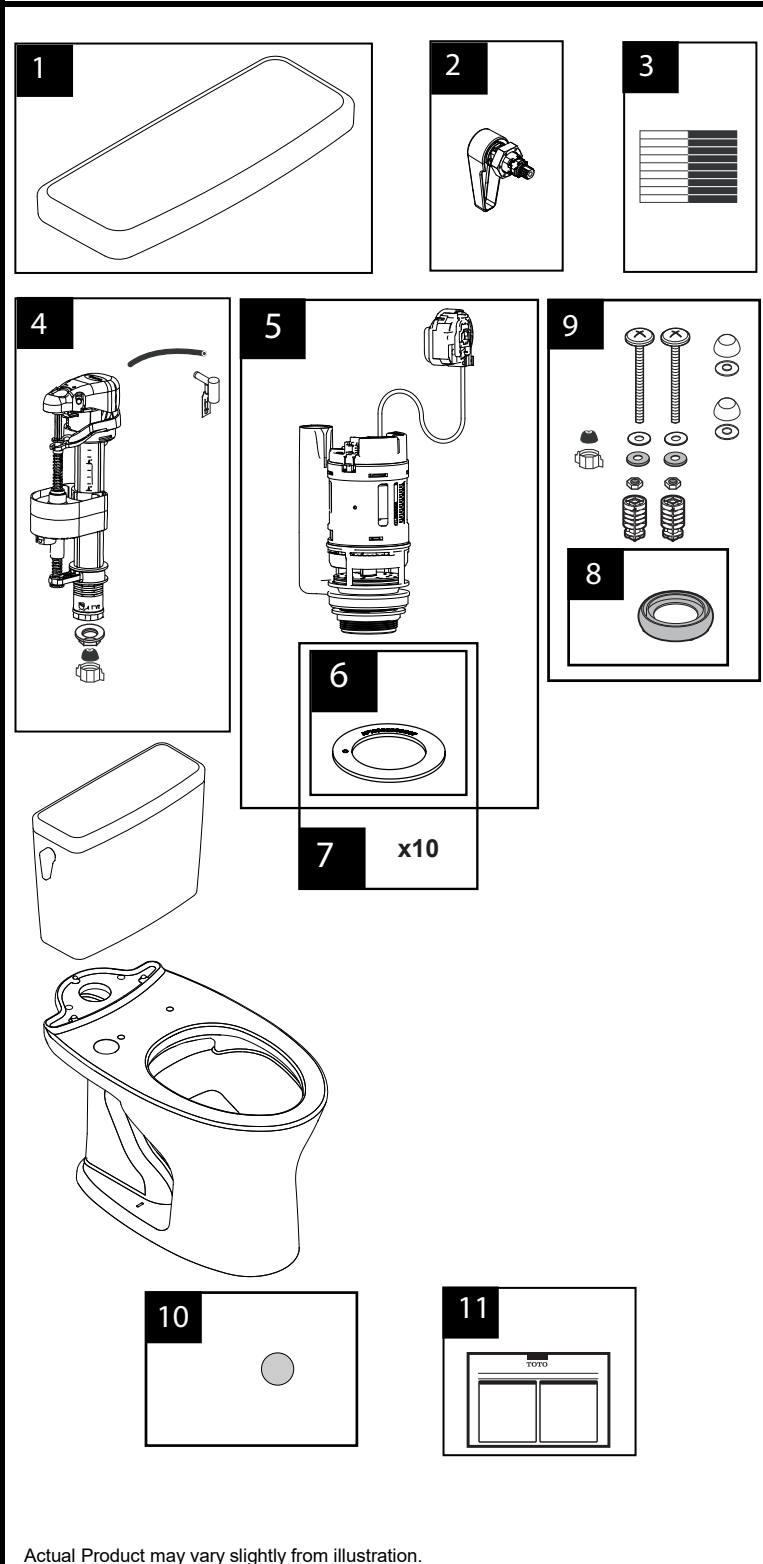

CST746CSMF(G), MS746124CSMF(G), MW7463046CSMFG(A) & MW7463056CSMFG(A)

CST746CSMFG MW7463046CSMFG(A) MS746124CSMF
 CT746CUFG CT746CUFGT40 CT746CUFGT40
 ST746SMA ST746SMA ST746SMA

Drake®

1.6 & 0.8 Gpf Toilet, Elongated

DynaMax™ Tornado Flush®, Universal Height,
 (including CEFIONTECT®)

CST746CSMF MW7463056CSMFG(A)
 CT746CUF CT746CUFGT40
 ST746SMA ST746SMA

Item	Part	Description
1	TCU746CR#01	Tank Lid w/ Velcro Tape - Cotton
	TCU746CR#03	Tank Lid w/ Velcro Tape - Bone
	TCU746CR#11	Tank Lid w/ Velcro Tape - Colonial White
	TCU746CR#12	Tank Lid w/ Velcro Tape - Sedona Beige
	TCU746CR#51	Tank Lid w/ Velcro Tape - Ebony
2	THU773#CP-A	Trip Lever Handle - Chrome Plated
	THU773#PN-A	Trip Lever Handle - Polished Nickel
	THU773#BN-A	Trip Lever Handle - Brushed Nickel
	THU773#01-A	Trip Lever Handle - Cotton
3	THU107	Velcro Tape
4	TSU823.07-A	Fill Valve Assembly
5	THU777-A	Flush Valve Assembly, 1.6 & 0.8 GPF
6	9BU112E-A	Flush Tower Seal Gasket - 1pc
7	THU744	Flush Tower Seal Gasket - 10 pcs
8	9BU109E-A	Tank to Bowl Gasket
9	THU778#01-A	Tank to Bowl Mounting Hardware - Cotton White
	THU778#03-A	Tank to Bowl Mounting Hardware - Bone
	THU778#11-A	Tank to Bowl Mounting Hardware - Colonial White
	THU778#12-A	Tank to Bowl Mounting Hardware - Sedona Beige
	THU778#51-A	Tank to Bowl Mounting Hardware - Ebony
10	0EU147#01-A	Conceal Sticker - Cotton White
	0EU147#03-A	Conceal Sticker - Bone
	0EU147#11-A	Conceal Sticker - Colonial White
	0EU147#12-A	Conceal Sticker - Sedona Beige
	0EU147#51-A	Conceal Sticker - Ebony
11	0GU193	Installation Instruction

Note:

Product Number Explanations

Two-Piece Toilet	Tank	Bowl
(CST) Gravity Type Toilet	(ST) Tank	(CT) Bowl
(MS) Toilet & Seat Combo	(746) Model	(746) Model
(MW) Toilet & Washlet Combo	(S) 1.6 & 0.8 GPF	(C) DynaMax Tornado Flush®
(746) Model	(M) Dual flush	(F) Universal Height
(C) DynaMax Tornado Flush®	(A) Autoflush	(G) CEFIONTECT™
(S) 1.6 & 0.8 GPF	Compatible	(T40) Washlet+
(M) Dual flush		
(F) Universal Height		
(G) CEFIONTECT		