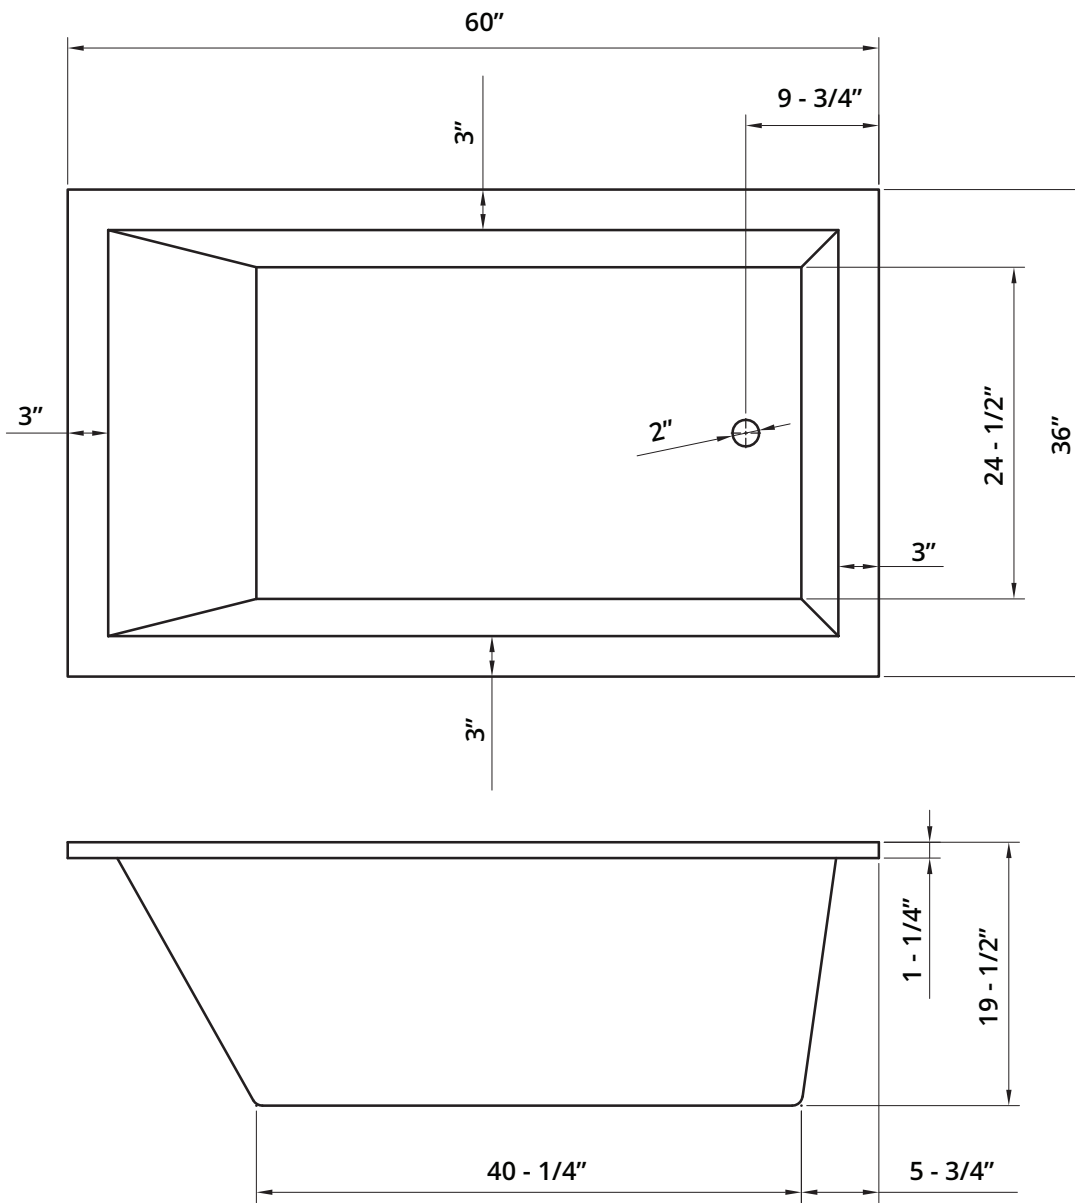

### Features:

- Drop in bath
- Position either as a right hand or left
- High gloss acrylic for easy cleaning

Model #TDS6036

Structure: Built-In

Material: Glossy Acrylic

Color: White

Tub Length: 60"

Tub Width: 36"

Tub Height: 19.5"

Weight Uncrated: 52.8 lbs.

The TDS Drop-In Acrylic Soaker Tub in White is part of a classic style that could fit into any bathrooms decor. High gloss cast acrylic structure ensures the quality and durability.

# Prostock TDS6036 60" x 36" Acrylic Drop-In Soaker Tub

Length: 60"

Width: 36"

Height: 19.5"

Weight: 52.8 lbs.

Capacity: 71 gal.