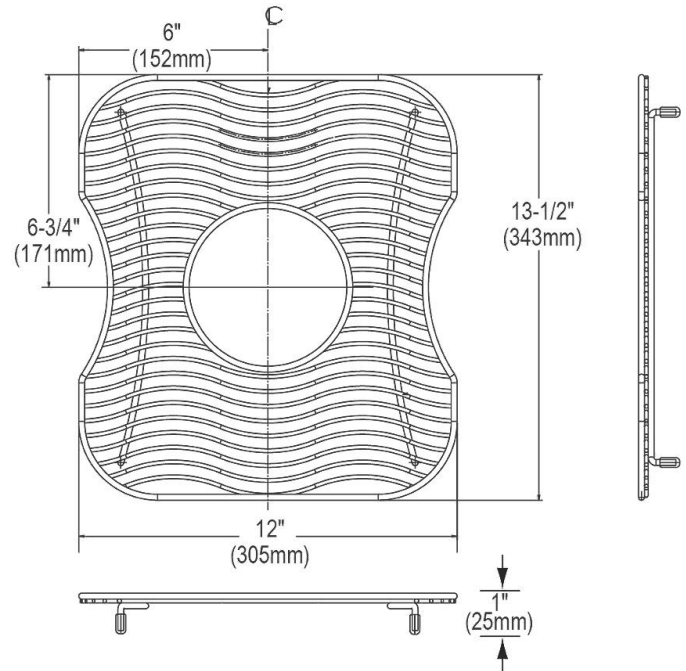

Material:	Stainless Steel
Finish:	Polished Stainless Steel
Dimensions:	12" x 13-1/2" x 1"
Fits Bowl Size(s):	Fits select bowl size: 14" x 15-3/4"

Special Note: For bowls with center drain opening.

AMERICAN PRIDE. A LIFETIME TRADITION.
Like your family, the Elkay family has values and traditions that endure. For almost a century, Elkay has been a family-owned and operated company, providing thousands of jobs that support our families and communities.

[Clean and Care Manual (PDF)](#)

[Clean and Care Manual (PDF)](#)

[Warranty (PDF)](#)