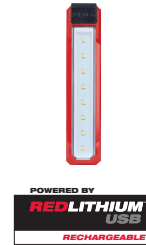

Includes: (1) REDLITHIUM™ USB Battery, 2 ft Heavy Duty USB Cord, (2) Hard Hat Clips

USB Rechargeable 700L Focusing Flashlight Kit

2110-21

Lumens	700 / 100 / 700
Modes	High, Low, Strobe
Spot Beam Distance	155 m
Beam Focus	Slide, Spot/Flood
Water & Dust Rating	IP67
Height	6.5"
Powered By	REDLITHIUM™ USB

Includes: (1) REDLITHIUM™ USB Battery Pack, 2 ft Heavy Duty USB Cord

USB Rechargeable ROVER™ Magnetic Flood Light Kit

2112-21

Lumens	445 / 100
Modes	High, Low
Hands-Free	Dual Magnets
Water & Dust Rating	IP54
Height	6.0"
Powered By	REDLITHIUM™ USB