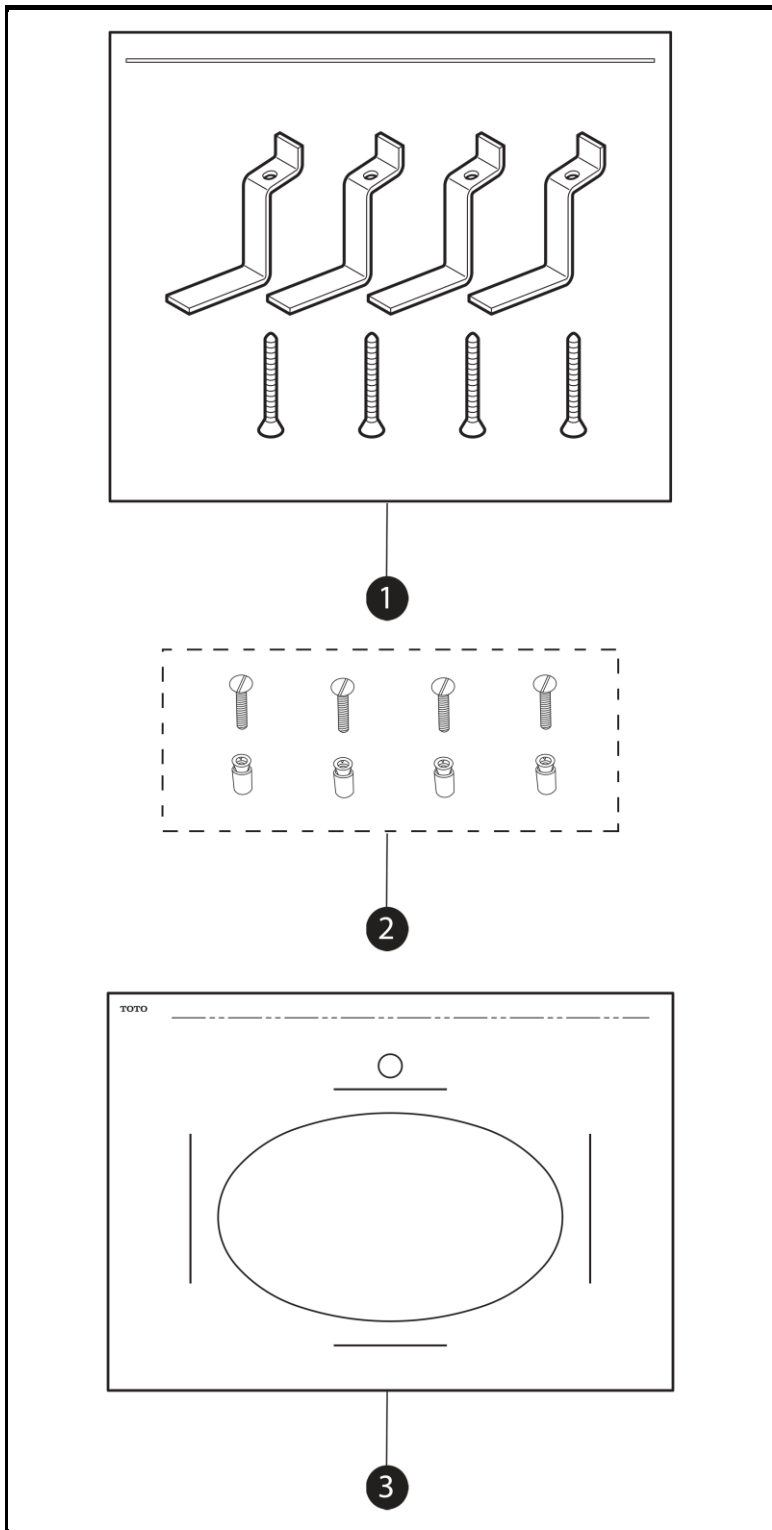

20-7/8" x 13" Oval Undercounter Lavatory

Item	Part	Description
1	THU409	Mounting Set, UC Lav Tall Rim
2	THU410	Anchor Set UC Lav
3	OGU204-A	Installation Template for LT1506G

**Note:**

Product Number Explanations	
<b>Undercounter Lavatory</b>	<b>Colors</b>
(LT) Lavatory	(#01) Cotton
(1506) Model	
(G) CEFIONTECT®	

Actual Product may vary slightly from illustration.